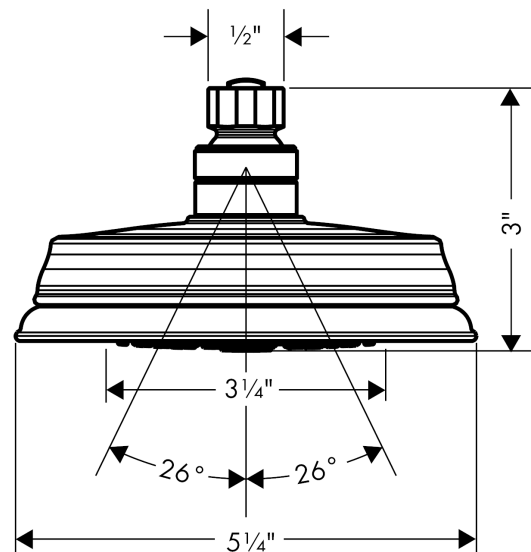

**Croma 100 Classic
Showerhead 3-Jet, 2.0 GPM**

Finishes : **rubbed bronze** Part no. : **04333920**

Description

Features

- consists of: Showerhead
- 75 no-clog spray channels
- Spray modes: Full, Pulsating Massage, Intense Turbo
- Flow: 2.0 GPM (7.6 L/Min)

Item details

List Price \$ 140.00

Technology

Compliance

Product image

Scale drawing

**Croma 100 Classic
Showerhead 3-Jet, 2.0 GPM**

Finishes : **rubbed bronze** Part no. : **04333920**

Exploded drawing

Year of production: >12/17