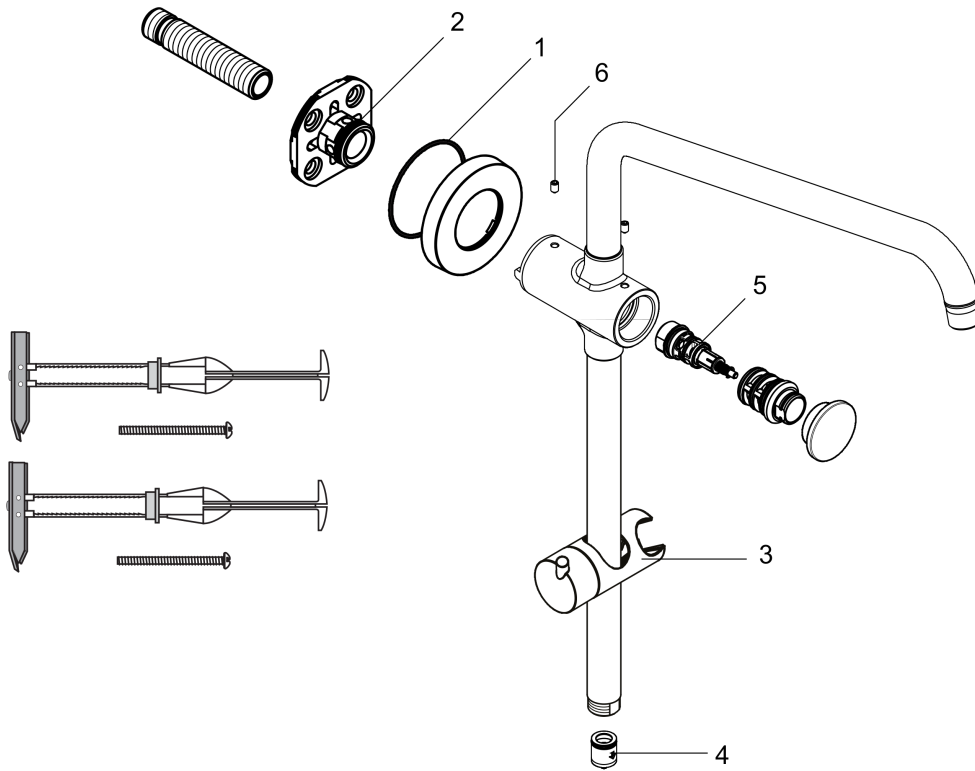

Croma
SAM Set Plus without Shower Components
 Finishes : **brushed nickel** Part no. : **04527820**

Description

Features

- consists of: Handshower hose, Slider
- Suitable for shower and tub/shower installations
- Locking push-button diverts flow to handshower
- Not included: Showerhead and handshower must be ordered separately

Item details

List Price \$ 462.00

Compliance

Product image

Scale drawing

Croma
SAM Set Plus without Shower Components
 Finishes : **brushed nickel** Part no. : **04527820**

Exploded drawing

Year of production: >07/14

Croma
SAM Set Plus without Shower Components
 Finishes : **brushed nickel** Part no. : **04527820**

Spare parts list

Year of production: >07/14

Pos.	Description	Part no.	Price	PU
1	O-ring 65x2	98472000	-	1
2	O-ring 25x2,5	92146000	-	1
3	support, assy	95160820	-	1
4	set of non return valves DW 15	94074000	-	1
5	selector (invers)	95657000	-	1