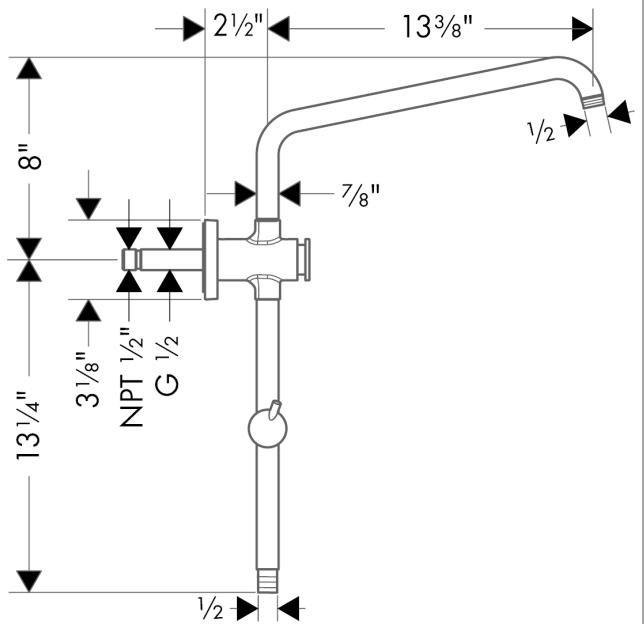

Croma
SAM Set Plus without Shower Components
 Finishes : **brushed nickel** Part no. : **04527820**

Description

Features

- consists of: Handshower hose, Slider
- Suitable for shower and tub/shower installations
- Locking push-button diverts flow to handshower
- Not included: Showerhead and handshower must be ordered separately

Item details

List Price \$ 462.00

Compliance

Product image

Scale drawing

Croma
SAM Set Plus without Shower Components
 Finishes : **brushed nickel** Part no. : **04527820**

Exploded drawing

Year of production: >07/14

Croma
SAM Set Plus without Shower Components
 Finishes : **brushed nickel** Part no. : **04527820**

Spare parts list

Year of production: >07/14

Pos.	Description	Part no.	Price	PU
1	O-ring 65x2	98472000	-	1
2	O-ring 25x2,5	92146000	-	1
3	support, assy	95160820	-	1
4	set of non return valves DW 15	94074000	-	1
5	selector (invers)	95657000	-	1