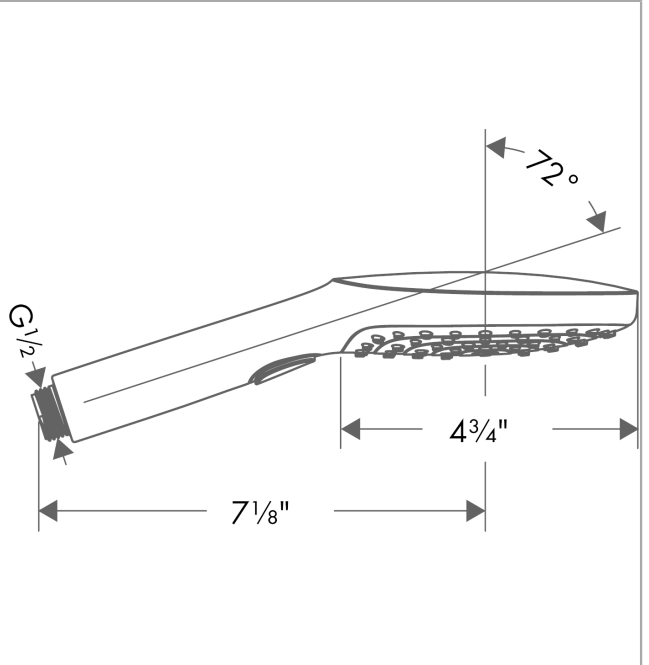

Raindance Select E
Handshower 120 3-Jet, 2.0 GPM
 Finishes : **brushed nickel** Part no. : **04528820**

Description

Features

- Select button for comfortable alternation of spray modes
- 78 no-clog spray channels
- Spray modes: RainAir, Rain, Whirl
- Flow: 2.0 GPM (7.6 L/Min)
- Fully-finished matching spray face

Item details

List Price \$ 212.00

Technology

Compliance

Product image

Scale drawing

Raindance Select E
Handshower 120 3-Jet, 2.0 GPM
Finishes : brushed nickel Part no. : 04528820

Exploded drawing

Year of production: >01/14

Raindance Select E
Handshower 120 3-Jet, 2.0 GPM
 Finishes : **brushed nickel** Part no. : **04528820**

Spare parts list

Year of production: >01/14

Pos.	Description	Part no.	Price	PU
1	filter packing	94246000	-	1