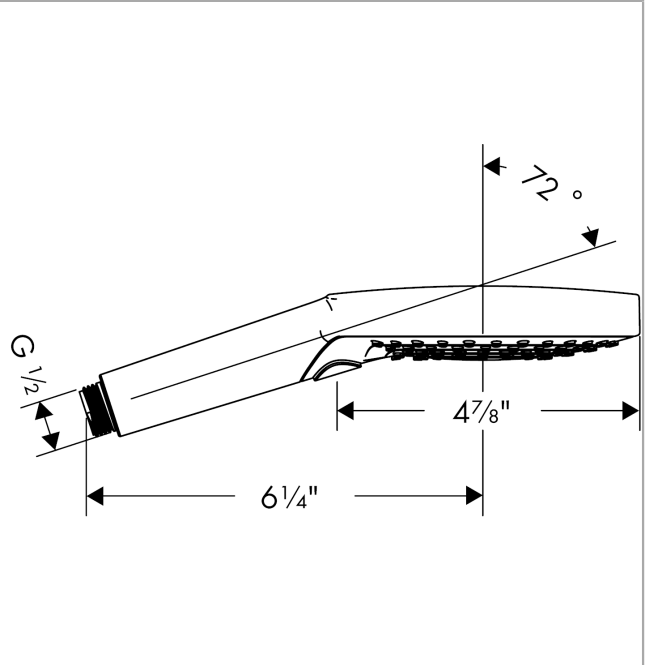

Raindance Select S
Handshower 120 3-Jet, 2.0 GPM
 Finishes : **chrome** Part no. : **04529000**

Description

Features

- Select button for comfortable alternation of spray modes
- 87 no-clog spray channels
- Spray modes: Whirl, Rain, RainAir
- Flow: 2.0 GPM (7.6 L/Min)
- Fully-finished matching spray face

Item details

List Price \$ 160.00

Technology

Compliance

Product image

Scale drawing

Raindance Select S
Handshower 120 3-Jet, 2.0 GPM
Finishes : **chrome** Part no. : **04529000**

Exploded drawing

Year of production: >01/14

Raindance Select S
Handshower 120 3-Jet, 2.0 GPM
 Finishes : **chrome** Part no. : **04529000**

Spare parts list

Year of production: >01/14

Pos.	Description	Part no.	Price	PU
1	filter packing	94246000	-	1