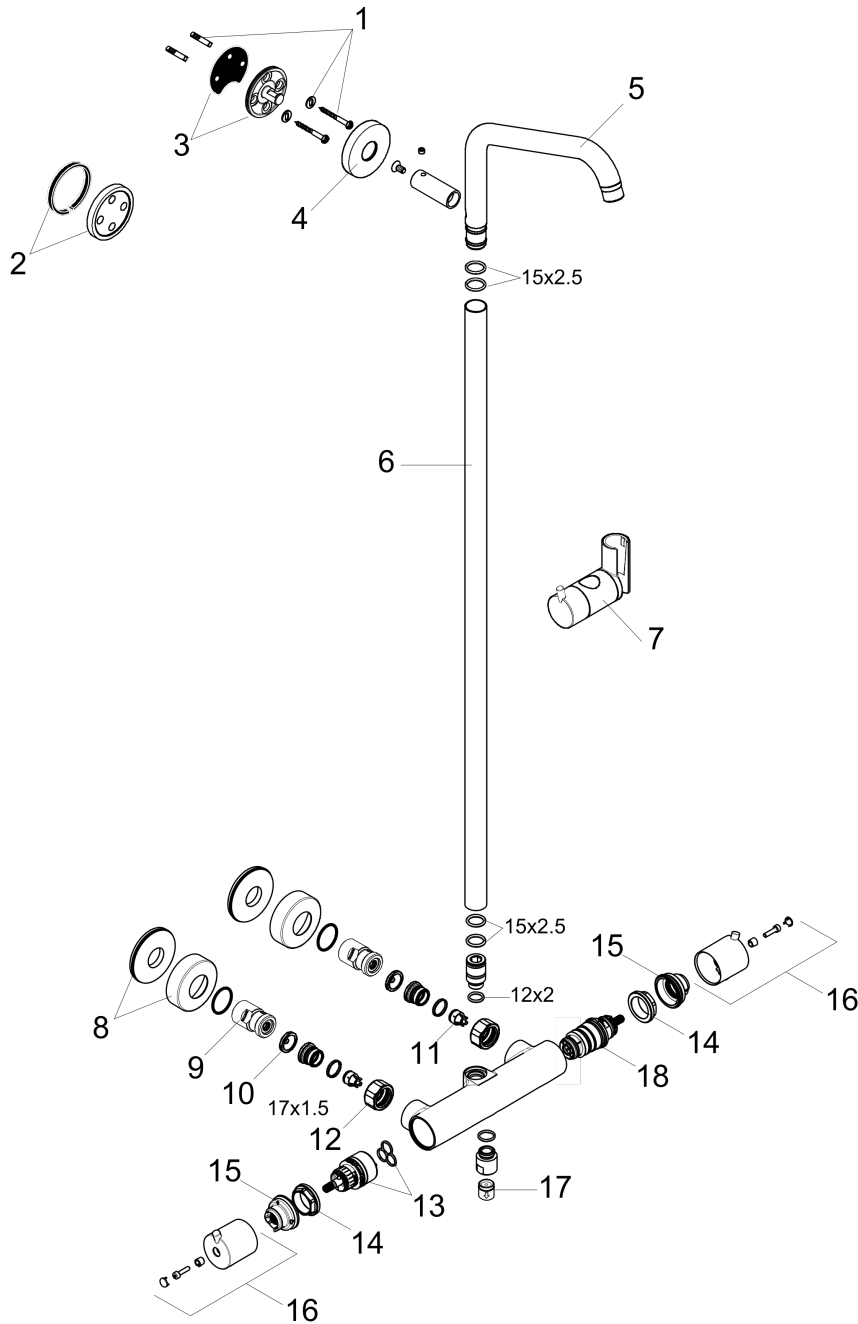

Croma
Showerpipe without Shower Components
 Finishes : **brushed nickel** Part no. : **04536820**

Description

Features

- Outlets may not be operated simultaneously
- Anti-scald 100° safety stop
- Integrated volume control/diverter for 2 functions
- Exposed installation
- Thermostatic cartridge
- Built-in service stops, Showerhead, handshower, and hose must be ordered separately

Item details

List Price \$ 892.00

Product image

Scale drawing

Croma
Showerpipe without Shower Components
 Finishes : **brushed nickel** Part no. : **04536820**

Exploded drawing

Year of production: >01/16

Croma
Showerpipe without Shower Components
 Finishes : **brushed nickel** Part no. : **04536820**

Spare parts list

Year of production: >01/16

Pos.	Description	Part no.	Price	PU
1	mounting set	96179000	-	1
2	tile-matching-disk	95239820	-	1
3	wall flange	95688000	-	1
4	escutcheon Ø 60 mm	95692XXX	-	-
5	shower arm	95137000	-	1
6	pipe 1450 mm	96770820	-	1
7	support, assy	97651820	-	1
8	escutcheon	98340820	-	1
9	isolation valve	98341820	-	1
10	filter packing	96922000	-	1
11	non return valve	97980000	-	1
12	set of nuts	96157820	-	1
13	shut off unit with selector	98283000	-	1
14	nut	98913000	-	1
15	safety set for temperature control	98916000	-	1
16	handle	98915XXX	-	-
17	non return valve	96737000	-	1
18	thermostat cartridge	98282000	-	1