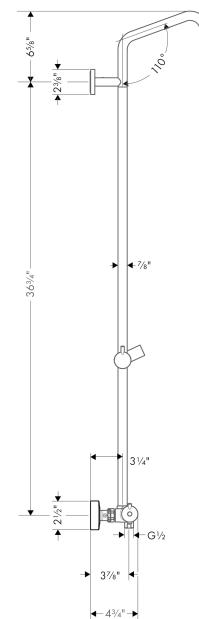

Croma
Showerpipe without Shower Components
 Finishes : **brushed nickel** Part no. : **04536820**

Description

Features

- Outlets may not be operated simultaneously
- Anti-scald 100° safety stop
- Integrated volume control/diverter for 2 functions
- Exposed installation
- Thermostatic cartridge
- Built-in service stops, Showerhead, handshower, and hose must be ordered separately

Item details

List Price \$ 892.00

Product image

Scale drawing

Croma
Showerpipe without Shower Components
 Finishes : **brushed nickel** Part no. : **04536820**

Exploded drawing

Year of production: >01/16

Croma
Showerpipe without Shower Components
 Finishes : **brushed nickel** Part no. : **04536820**

Spare parts list

Year of production: >01/16

Pos.	Description	Part no.	Price	PU
1	mounting set	96179000	-	1
2	tile-matching-disk	95239820	-	1
3	wall flange	95688000	-	1
4	escutcheon Ø 60 mm	95692XXX	-	-
5	shower arm	95137000	-	1
6	pipe 1450 mm	96770820	-	1
7	support, assy	97651820	-	1
8	escutcheon	98340820	-	1
9	isolation valve	98341820	-	1
10	filter packing	96922000	-	1
11	non return valve	97980000	-	1
12	set of nuts	96157820	-	1
13	shut off unit with selector	98283000	-	1
14	nut	98913000	-	1
15	safety set for temperature control	98916000	-	1
16	handle	98915XXX	-	-
17	non return valve	96737000	-	1
18	thermostat cartridge	98282000	-	1