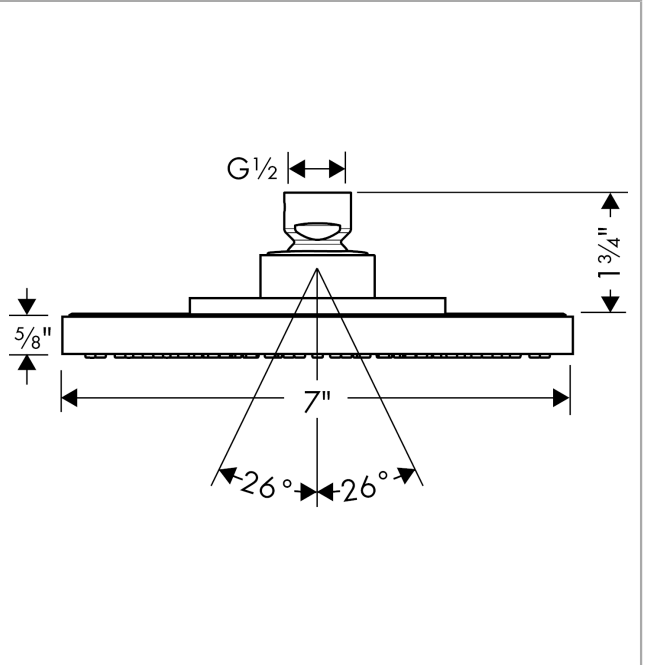

**Raindance S**

**Showerhead 180 1-Jet, 2.0 GPM**

Finishes : **brushed nickel** Part no. : **04718820**

**Description**

**Features**

- consists of: Showerhead
- 107 no-clog spray channels
- Spray modes: RainAir
- Flow: 2.0 GPM (7.6 L/Min)
- Fully-finished matching spray face

**Item details**

List Price \$ 700.00

**Technology**

**Compliance**

**Product image**

**Scale drawing**

**Raindance S**

**Showerhead 180 1-Jet, 2.0 GPM**

Finishes : **brushed nickel** Part no. : **04718820**

**Exploded drawing**

Year of production: >01/18

**Raindance S**

**Showerhead 180 1-Jet, 2.0 GPM**

Finishes : **brushed nickel** Part no. : **04718820**

**Spare parts list**

Year of production: >01/18

<b>Pos.</b>	<b>Description</b>	<b>Part no.</b>	<b>Price</b>	<b>PU</b>
1	air jet (Eco)	95795820	-	1
2	seal	97606000	-	1
3	lever collar	97536000	-	1
4	nut	97958820	-	1
5	filter packing	88649000	-	1
6	lock washer	98942821	-	1
7	hollow set screw M4x6	97767000	-	1