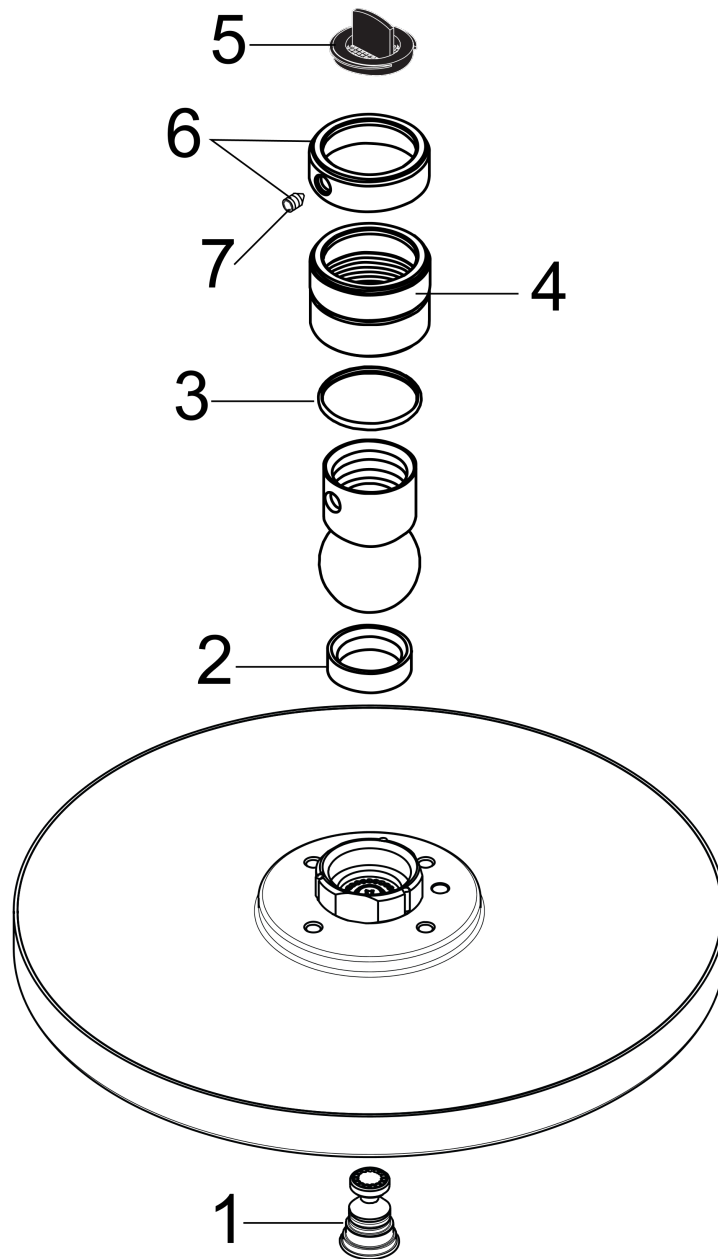

**Raindance S**

**Showerhead 180 1-Jet, 2.0 GPM**

Finishes : **brushed nickel** Part no. : **04718820**

**Description**

**Features**

- consists of: Showerhead
- 107 no-clog spray channels
- Spray modes: RainAir
- Flow: 2.0 GPM (7.6 L/Min)
- Fully-finished matching spray face

**Item details**

List Price \$ 700.00

**Technology**

**Compliance**

**Product image**

**Scale drawing**

**Raindance S**

**Showerhead 180 1-Jet, 2.0 GPM**

Finishes : **brushed nickel** Part no. : **04718820**

**Exploded drawing**

Year of production: >01/18

**Raindance S**

**Showerhead 180 1-Jet, 2.0 GPM**

Finishes : **brushed nickel** Part no. : **04718820**

**Spare parts list**

Year of production: >01/18

<b>Pos.</b>	<b>Description</b>	<b>Part no.</b>	<b>Price</b>	<b>PU</b>
1	air jet (Eco)	95795820	-	1
2	seal	97606000	-	1
3	lever collar	97536000	-	1
4	nut	97958820	-	1
5	filter packing	88649000	-	1
6	lock washer	98942821	-	1
7	hollow set screw M4x6	97767000	-	1