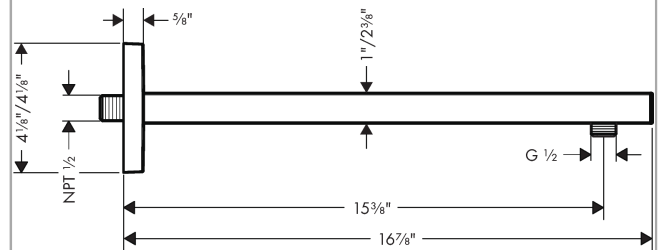

**Raindance E**  
**Showerarm, 15" (Must be used with Raindance E 300 Showerhead)**  
 Finishes : **brushed nickel** Part no. : **04731820**

**Description**

**Features**

- Brass
- 1/2" NPT

**Item details**

List Price \$ 242.00

**Compliance**

**Product image**

**Scale drawing**

**Raindance E**  
**Showerarm, 15" (Must be used with Raindance E 300 Showerhead)**  
 Finishes : **brushed nickel**    Part no. : **04731820**

Exploded drawing

Year of production: >04/18

**Raindance E**

**Showerarm, 15" (Must be used with Raindance E 300 Showerhead)**

Finishes : **brushed nickel** Part no. : **04731820**

**Spare parts list**

Year of production: >04/18