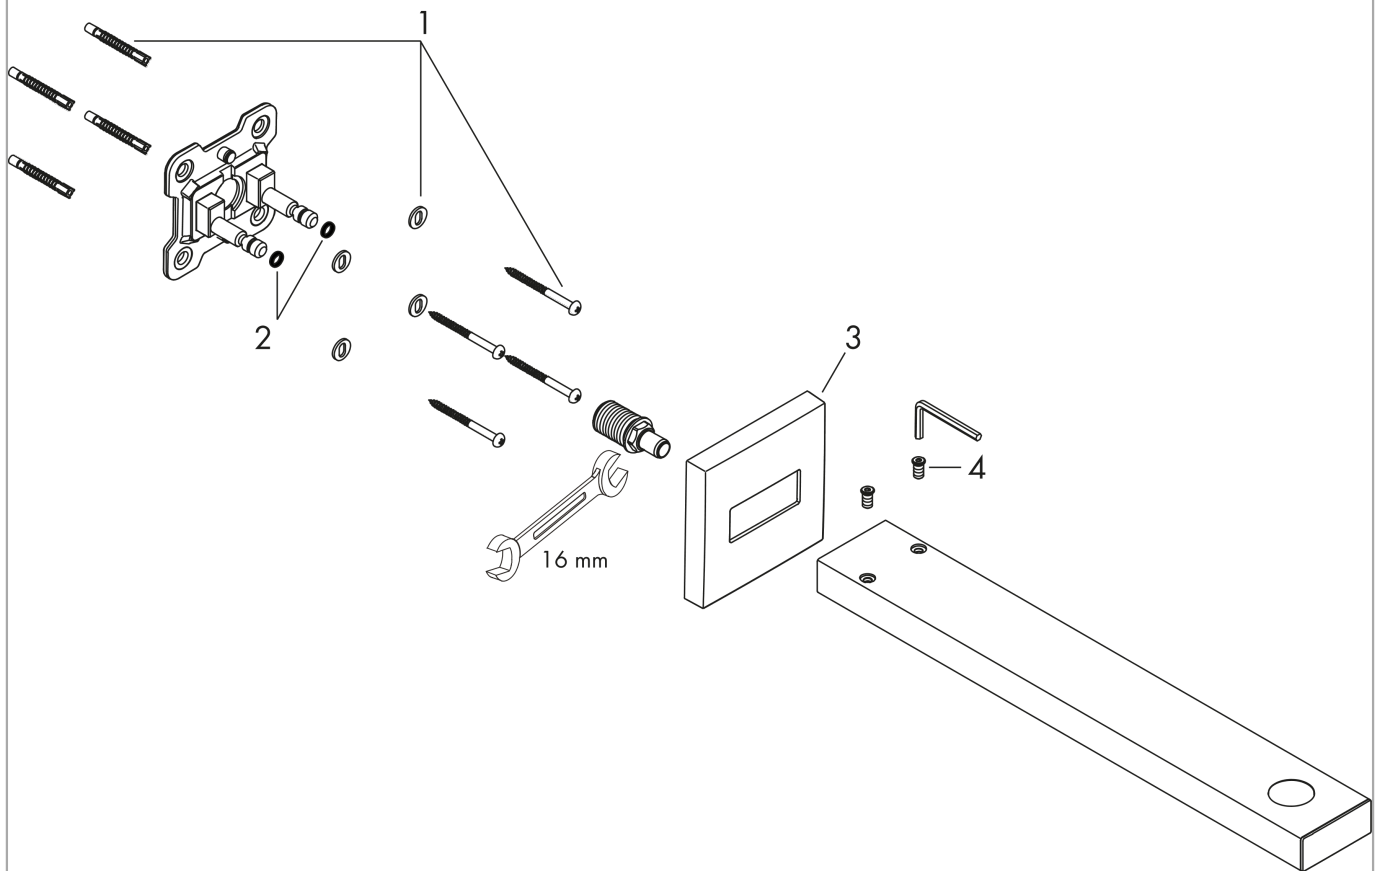

**Raindance E**  
**Showerarm, 15" (Must be used with Raindance E 300 Showerhead)**  
 Finishes : **brushed nickel** Part no. : **04731820**

**Description**

**Features**

- Brass
- 1/2" NPT

**Item details**

List Price \$ 242.00

**Compliance**

**Product image**

**Scale drawing**

**Raindance E**  
**Showerarm, 15" (Must be used with Raindance E 300 Showerhead)**  
 Finishes : **brushed nickel**    Part no. : **04731820**

Exploded drawing

Year of production: >04/18

**Raindance E**

**Showerarm, 15" (Must be used with Raindance E 300 Showerhead)**

Finishes : **brushed nickel** Part no. : **04731820**

**Spare parts list**

Year of production: >04/18