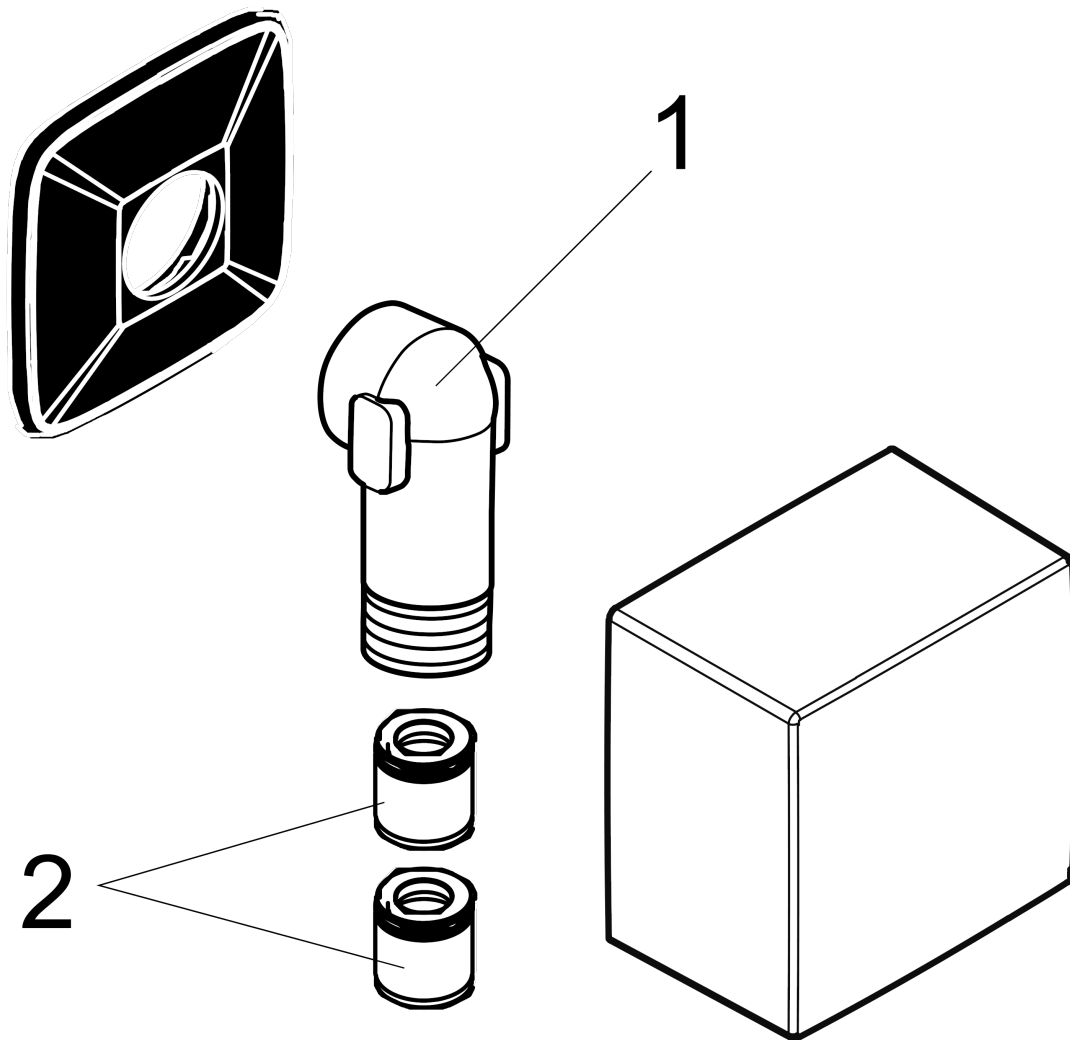

FixFit

Wall Outlet Square with Check Valves

Finishes : **chrome** Part no. : **26455001**

Description

Features

- non-return valve
- 1/2" NPT

Item details

List Price \$ 94.00

Compliance

Product image

Scale drawing

FixFit
Wall Outlet Square with Check Valves
Finishes : **chrome** Part no. : **26455001**

Exploded drawing

Year of production: >01/18

FixFit

Wall Outlet Square with Check Valves

Finishes : **chrome** Part no. : **26455001**

Spare parts list

Year of production: >01/18

Pos.	Description	Part no.	Price	PU
1	connection angel	98531001	-	1
2	set of non return valves DW 15	94074000	-	1