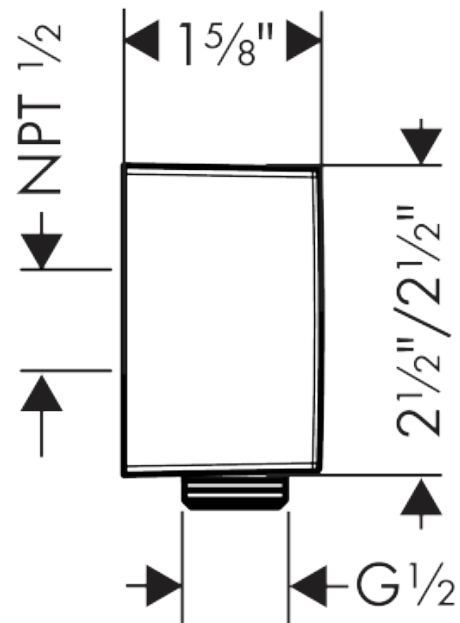

FixFit

Wall Outlet Square with Check Valves

Finishes : **chrome** Part no. : **26455001**

Description

Features

- non-return valve
- 1/2" NPT

Item details

List Price \$ 94.00

Compliance

Product image

Scale drawing

FixFit
Wall Outlet Square with Check Valves
Finishes : **chrome** Part no. : **26455001**

Exploded drawing

Year of production: >01/18

FixFit

Wall Outlet Square with Check Valves

Finishes : **chrome** Part no. : **26455001**

Spare parts list

Year of production: >01/18

Pos.	Description	Part no.	Price	PU
1	connection angel	98531001	-	1
2	set of non return valves DW 15	94074000	-	1