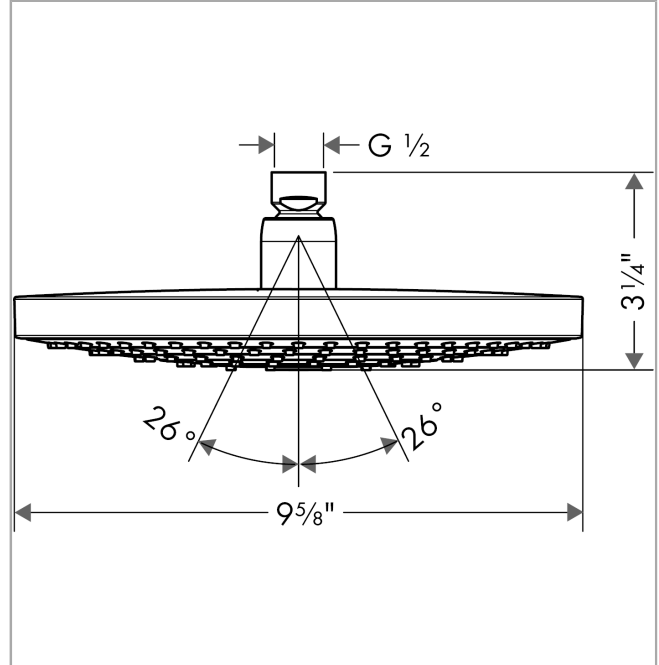

**Raindance Select S**  
**Showerhead 240 2-Jet, 2.5 GPM**  
 Finishes : **chrome** Part no. : **26469001**

**Description**

**Features**

- consists of: Showerhead
- 134 no-clog spray channels
- Spray modes: RainAir, Rain
- Flow: 2.5 GPM (9.5 L/Min)
- Select button for comfortable alternation of spray modes
- Fully-finished matching spray face
- Spray face removable for cleaning

**Item details**

List Price \$ 544.00

**Technology**

**Compliance**

**Product image**

**Scale drawing**

**Raindance Select S**  
**Showerhead 240 2-Jet, 2.5 GPM**  
Finishes : **chrome**    Part no. : **26469001**

Exploded drawing

Year of production: >01/14

**Raindance Select S**  
**Showerhead 240 2-Jet, 2.5 GPM**  
 Finishes : **chrome**    Part no. : **26469001**

**Spare parts list**

Year of production: >01/14

Pos.	Description	Part no.	Price	PU
1	seal	98058000	-	1
2	filter	97735000	-	1
3	cover	98344000	-	1
4	O-ring 3x1	98384000	-	1
5	selector assy	98343001	-	1