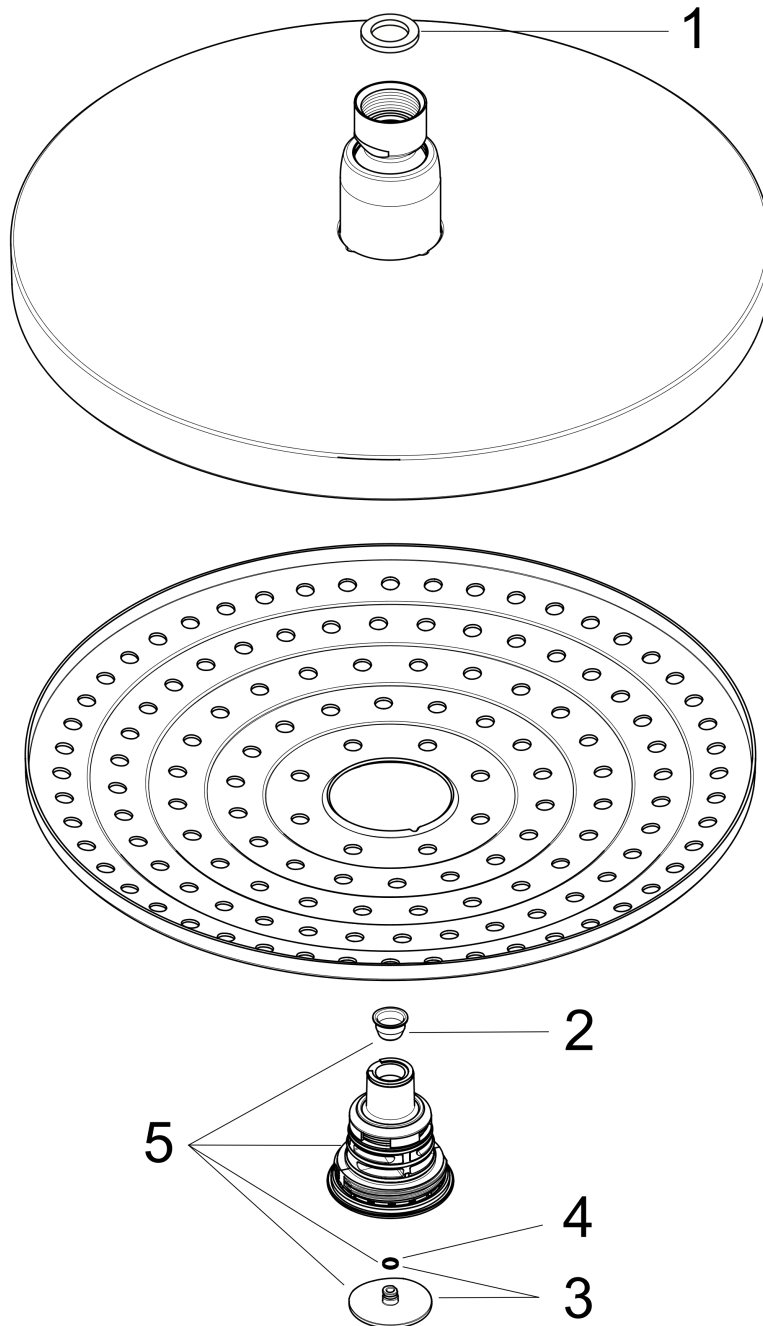

**Raindance Select S**  
**Showerhead 240 2-Jet, 2.5 GPM**  
 Finishes : **chrome** Part no. : **26469001**

**Description**

**Features**

- consists of: Showerhead
- 134 no-clog spray channels
- Spray modes: RainAir, Rain
- Flow: 2.5 GPM (9.5 L/Min)
- Select button for comfortable alternation of spray modes
- Fully-finished matching spray face
- Spray face removable for cleaning

**Item details**

List Price \$ 544.00

**Technology**

**Compliance**

**Product image**

**Scale drawing**

**Raindance Select S**  
**Showerhead 240 2-Jet, 2.5 GPM**  
Finishes : **chrome**    Part no. : **26469001**

Exploded drawing

Year of production: >01/14

**Raindance Select S**  
**Showerhead 240 2-Jet, 2.5 GPM**  
 Finishes : **chrome**    Part no. : **26469001**

**Spare parts list**

Year of production: >01/14

Pos.	Description	Part no.	Price	PU
1	seal	98058000	-	1
2	filter	97735000	-	1
3	cover	98344000	-	1
4	O-ring 3x1	98384000	-	1
5	selector assy	98343001	-	1