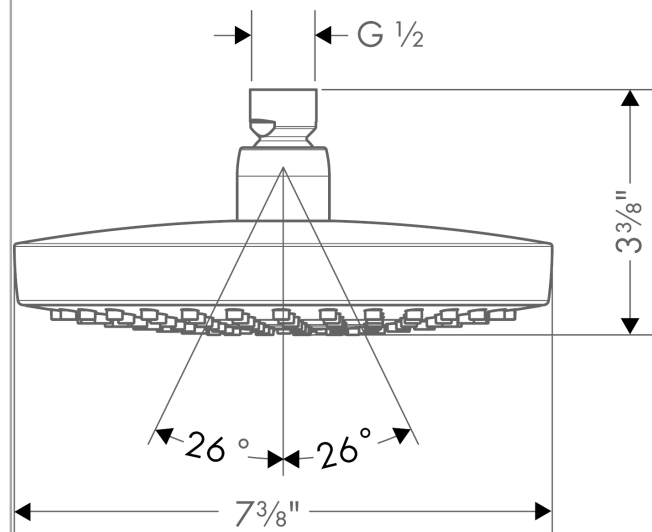

Croma Select S
Showerhead 180 2-Jet, 2.0 GPM
 Finishes : **white/chrome** Part no. : **26523401**

Description

Features

- consists of: Showerhead
- 147 no-clog spray channels
- Spray modes: Rain, IntenseRain
- Flow: 2.0 GPM (7.6 L/Min)
- Select button for comfortable alternation of spray modes
- Fully-finished matching spray face

Item details

List Price \$ 288.00

Technology

Compliance

Product image

Scale drawing

Croma Select S
Showerhead 180 2-Jet, 2.0 GPM
 Finishes : **white/chrome** Part no. : **26523401**

Exploded drawing

Year of production: >01/16

Croma Select S
Showerhead 180 2-Jet, 2.0 GPM
 Finishes : **white/chrome** Part no. : **26523401**

Spare parts list

Year of production: >01/16

Pos.	Description	Part no.	Price	PU
1	seal	98058000	-	1
2	filter	97735000	-	1
3	selector assy	98343001	-	1
4	O-ring 3x1	98384000	-	1
a	cover	98344000	-	1