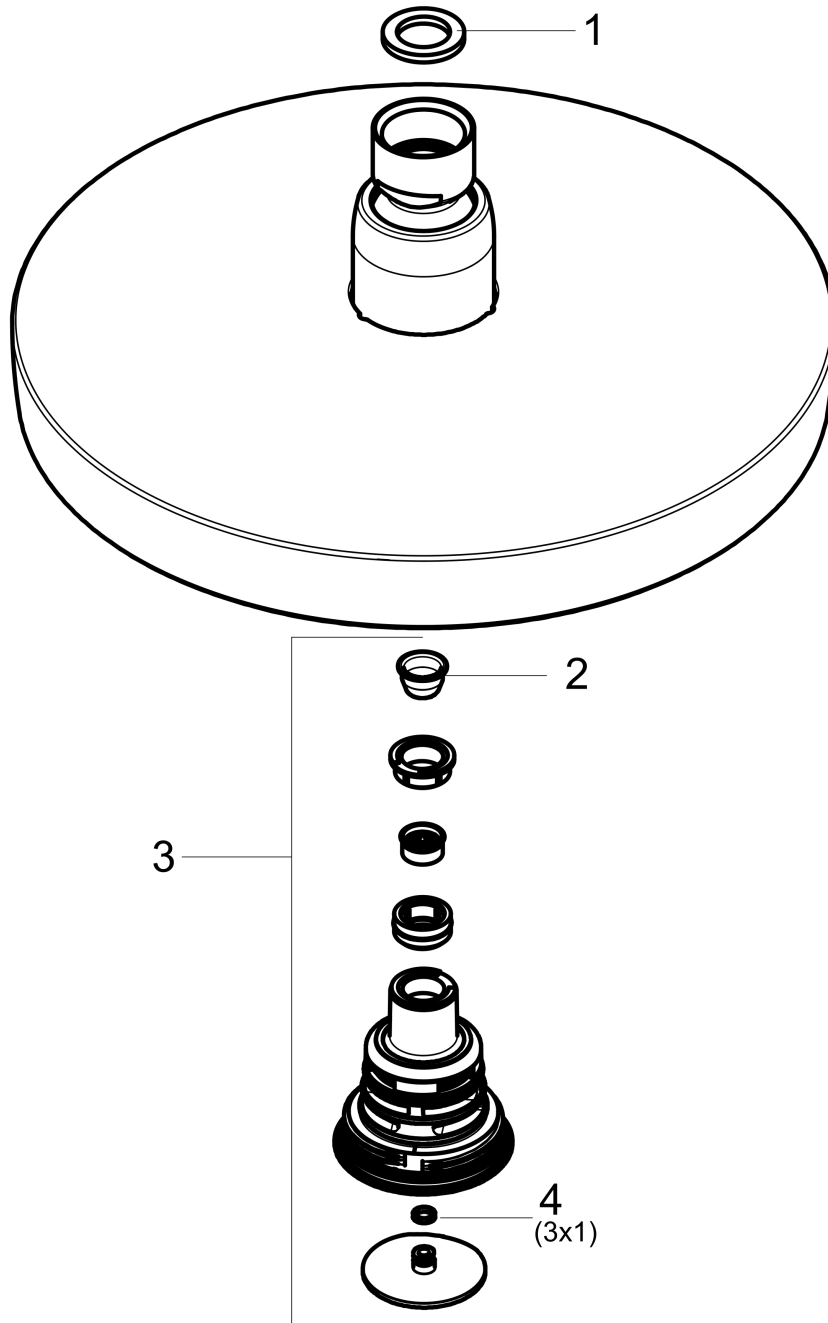

Croma Select S
Showerhead 180 2-Jet, 2.0 GPM
 Finishes : **white/chrome** Part no. : **26523401**

Description

Features

- consists of: Showerhead
- 147 no-clog spray channels
- Spray modes: Rain, IntenseRain
- Flow: 2.0 GPM (7.6 L/Min)
- Select button for comfortable alternation of spray modes
- Fully-finished matching spray face

Item details

List Price \$ 288.00

Technology

Compliance

Product image

Scale drawing

Croma Select S
Showerhead 180 2-Jet, 2.0 GPM
 Finishes : **white/chrome** Part no. : **26523401**

Exploded drawing

Year of production: >01/16

Croma Select S
Showerhead 180 2-Jet, 2.0 GPM
 Finishes : **white/chrome** Part no. : **26523401**

Spare parts list

Year of production: >01/16

Pos.	Description	Part no.	Price	PU
1	seal	98058000	-	1
2	filter	97735000	-	1
3	selector assy	98343001	-	1
4	O-ring 3x1	98384000	-	1
a	cover	98344000	-	1