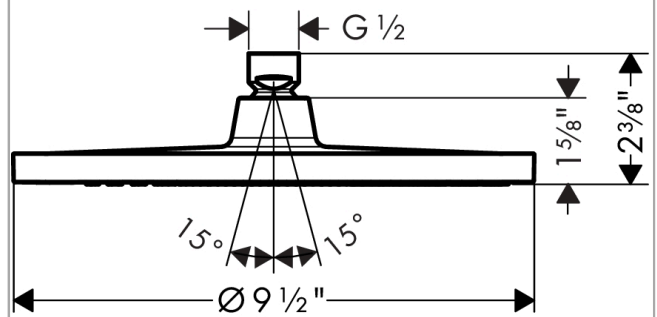

**Crometta S**

**Showerhead 240 1-Jet, 2.0 GPM**

Finishes : **brushed nickel** Part no. : **26724821**

**Description**

**Features**

- 180 no-clog spray channels
- Spray modes: Rain
- Flow: 2.0 GPM (7.6 L/Min)
- Fully-finished matching spray face

**Item details**

List Price \$ 220.00

**Technology**

**Compliance**

**Product image**

**Scale drawing**

**Crometta S**

**Showerhead 240 1-Jet, 2.0 GPM**

Finishes : **brushed nickel** Part no. : **26724821**

**Exploded drawing**

Year of production: >01/18

**Crometta S**

**Showerhead 240 1-Jet, 2.0 GPM**

Finishes : **brushed nickel** Part no. : **26724821**

**Spare parts list**