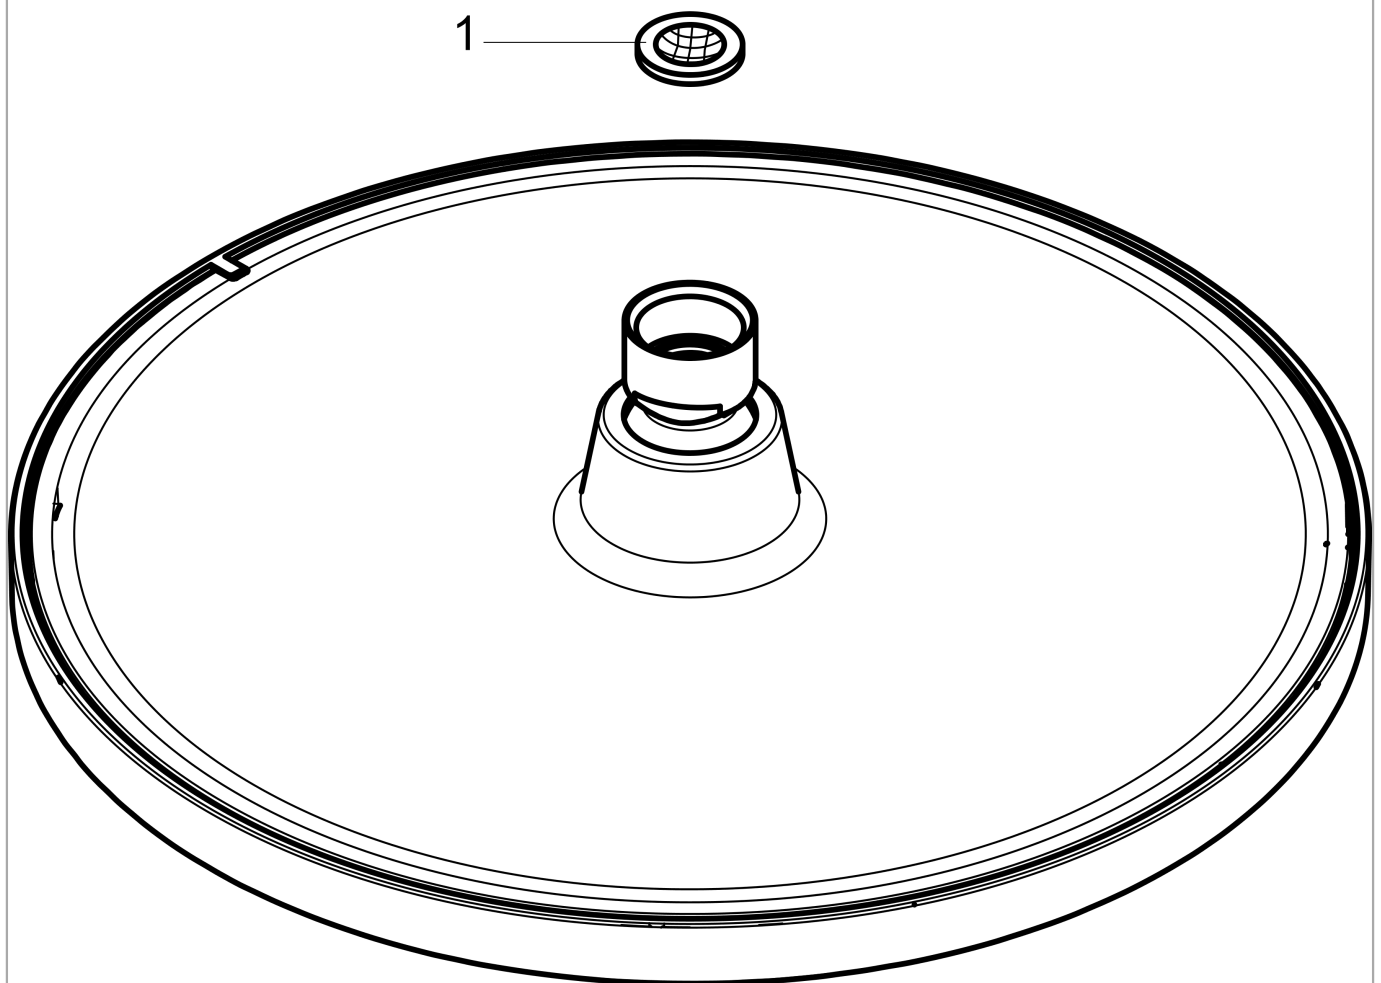

**Crometta S**

**Showerhead 240 1-Jet, 2.0 GPM**

Finishes : **brushed nickel** Part no. : **26724821**

**Description**

**Features**

- 180 no-clog spray channels
- Spray modes: Rain
- Flow: 2.0 GPM (7.6 L/Min)
- Fully-finished matching spray face

**Item details**

List Price \$ 220.00

**Technology**

**Compliance**

**Product image**

**Scale drawing**

**Crometta S**

**Showerhead 240 1-Jet, 2.0 GPM**

Finishes : **brushed nickel** Part no. : **26724821**

**Exploded drawing**

Year of production: >01/18

**Crometta S**

**Showerhead 240 1-Jet, 2.0 GPM**

Finishes : **brushed nickel** Part no. : **26724821**

**Spare parts list**