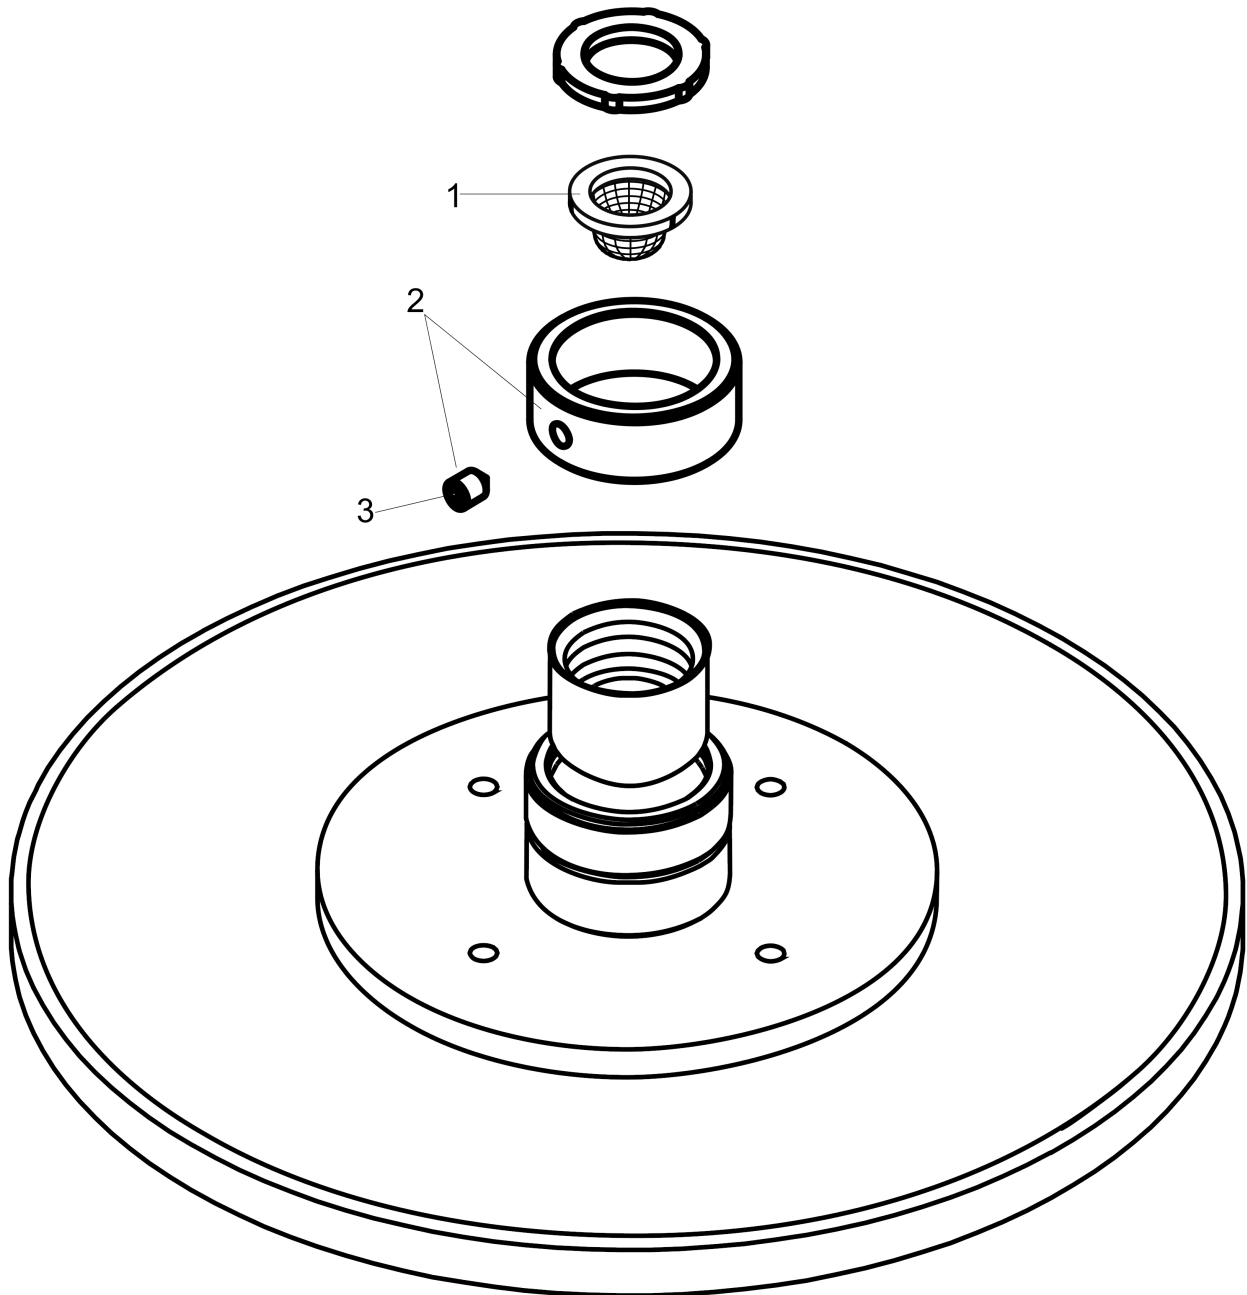

Raindance S

Showerhead 180 1-Jet P, 1.75 GPM

Finishes : **brushed nickel** Part no. : **27629821**

Description

Features

- Spray modes: PowderRain
- Flow: 1.75 GPM (6.6 L/Min)
- Fully-finished matching spray face

Item details

List Price \$ 700.00

Technology

Compliance

Product image

Scale drawing

Raindance S
Showerhead 180 1-Jet P, 1.75 GPM
Finishes : **brushed nickel** Part no. : **27629821**

Exploded drawing

Year of production: >08/18

Raindance S

Showerhead 180 1-Jet P, 1.75 GPM

Finishes : **brushed nickel** Part no. : **27629821**

Spare parts list

Year of production: >08/18

Pos.	Description	Part no.	Price	PU
1	filter	92672000	-	1
2	lock washer	98942820	-	1
3	hollow set screw M4x6	97767000	-	1