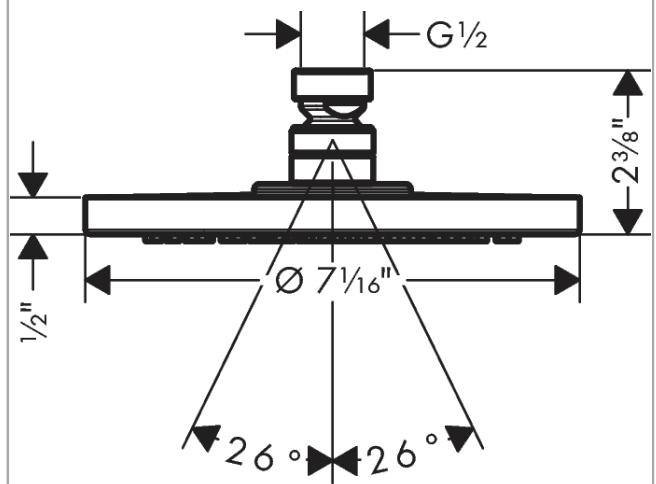

Raindance S

Showerhead 180 1-Jet P, 1.75 GPM

Finishes : **brushed nickel** Part no. : **27629821**

Description

Features

- Spray modes: PowderRain
- Flow: 1.75 GPM (6.6 L/Min)
- Fully-finished matching spray face

Item details

List Price \$ 700.00

Technology

Compliance

Product image

Scale drawing

Raindance S
Showerhead 180 1-Jet P, 1.75 GPM
Finishes : **brushed nickel** Part no. : **27629821**

Exploded drawing

Year of production: >08/18

Raindance S

Showerhead 180 1-Jet P, 1.75 GPM

Finishes : **brushed nickel** Part no. : **27629821**

Spare parts list

Year of production: >08/18

Pos.	Description	Part no.	Price	PU
1	filter	92672000	-	1
2	lock washer	98942820	-	1
3	hollow set screw M4x6	97767000	-	1