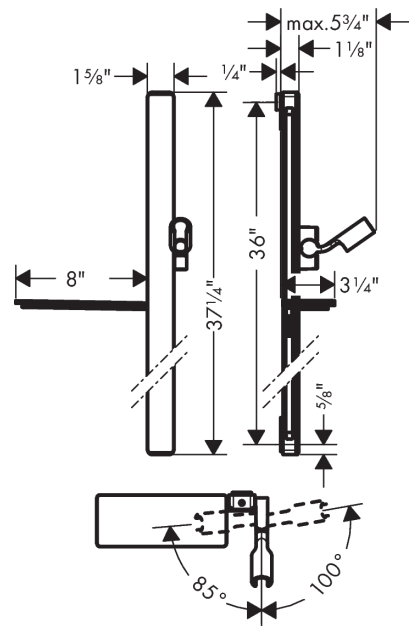

**Unica**

**Wallbar Raindance E, 36"**

Finishes : **chrome** Part no. : **27640000**

**Description**

**Features**

- Shelf made of safety glass
- Flat aluminum profile with mirrored safety glass finish
- Angle-adjustable holder pivots left and right, slides easily and locks in place

**Item details**

List Price \$ 293.00

**Compliance**

**Product image**

**Scale drawing**

Unica  
 Wallbar Raindance E, 36"  
 Finishes : chrome Part no. : 27640000

Exploded drawing

Year of production: >10/17

**Unica**  
**Wallbar Raindance E, 36"**  
 Finishes : **chrome**    Part no. : **27640000**

**Spare parts list**

Year of production: >10/17

Pos.	Description	Part no.	Price	PU
1	mounting set	92841000	-	1
2	tile-matching-disk	93124000	-	1
3	cover	93101000	-	1
4	shelf	26511000	-	1
5	support, assy	93100000	-	1
6	shower hose Isiflex'B 1,60 m	28276000	-	1
7	seal	98058000	-	1