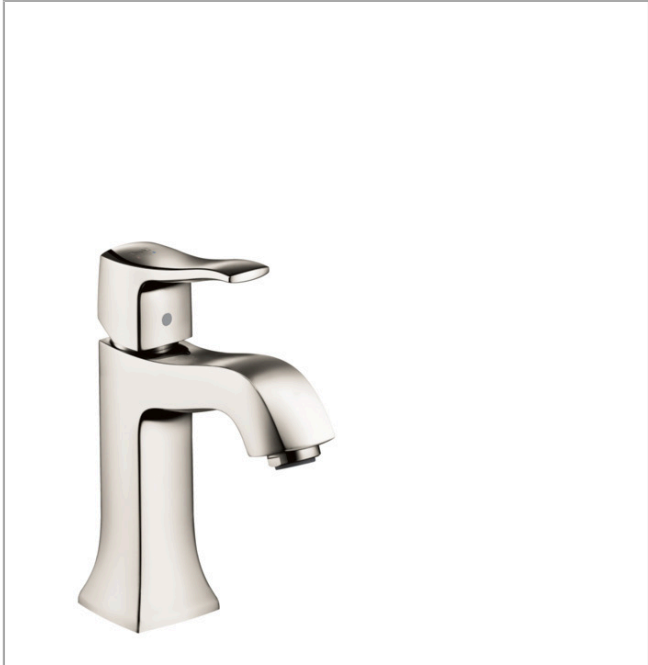

Metris C
Single-Hole Faucet 100 with Pop-Up Drain, 1.2 GPM
 Finishes : **polished nickel** Part no. : **31075831**

Description

Features

- Aerated spray
- Flow: 1.2 GPM (4.5 L/Min)
- Ceramic cartridge
- Includes pop-up drain

Item details

List Price \$ 439.00

Technology

Compliance

Product image

Scale drawing