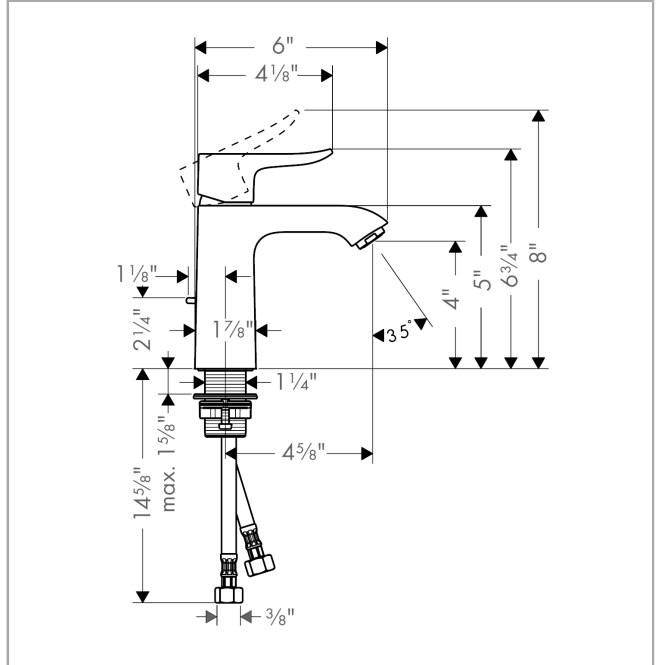

**Metris**  
**Single-Hole Faucet 110 with Pop-Up Drain, 1.2 GPM**  
 Finishes : **brushed nickel** Part no. : **31080821**

**Description**

**Features**

- consists of: Single-handle faucet, Pop-up drain
- Aerated spray
- Flow: 1.2 GPM (4.5 L/Min)
- Ceramic cartridge
- Includes pop-up drain

**Item details**

List Price \$ 434.00

**Technology**

**Compliance**

**Product image**

**Scale drawing**

**Metris**

**Single-Hole Faucet 110 with Pop-Up Drain, 1.2 GPM**

Finishes : **brushed nickel** Part no. : **31080821**

**Exploded drawing**

Year of production: >07/16

**Metris****Single-Hole Faucet 110 with Pop-Up Drain, 1.2 GPM**Finishes : **brushed nickel** Part no. : **31080821****Spare parts list**

Year of production: &gt;07/16

| Pos. | Description                       | Part no. | Price | PU |
|------|-----------------------------------|----------|-------|----|
| 1    | handle                            | 95519820 | -     | 1  |
| 2    | screw cover                       | 96338000 | -     | 1  |
| 3    | flange                            | 97406820 | -     | 1  |
| 4    | nut                               | 97209000 | -     | 1  |
| 5    | cartridge, assy                   | 95646001 | -     | 1  |
| 6    | locking screw for handle          | 95140000 | -     | 1  |
| 7    | seal                              | 95008000 | -     | 1  |
| 8    | adapter for cartridge             | 98750000 | -     | 1  |
| 9    | aerator M24x1 (4,5 l/min)         | 92877820 | -     | 1  |
| 10   | fixing set (Ø 32)                 | 13961000 | -     | 1  |
| 11   | flat seal                         | 98749000 | -     | 1  |
| 12   | connection hose 18½" M8x0,75 3/8" | 96321001 | -     | 1  |
| 13   | pull rod                          | 96657820 | -     | 1  |
| 14   | O-Ring 32x2                       | 98193000 | -     | 1  |
| 15   | O-Ring 30x2                       | 98186000 | -     | 1  |
| a    | pop up waste                      | 88509820 | -     | 1  |