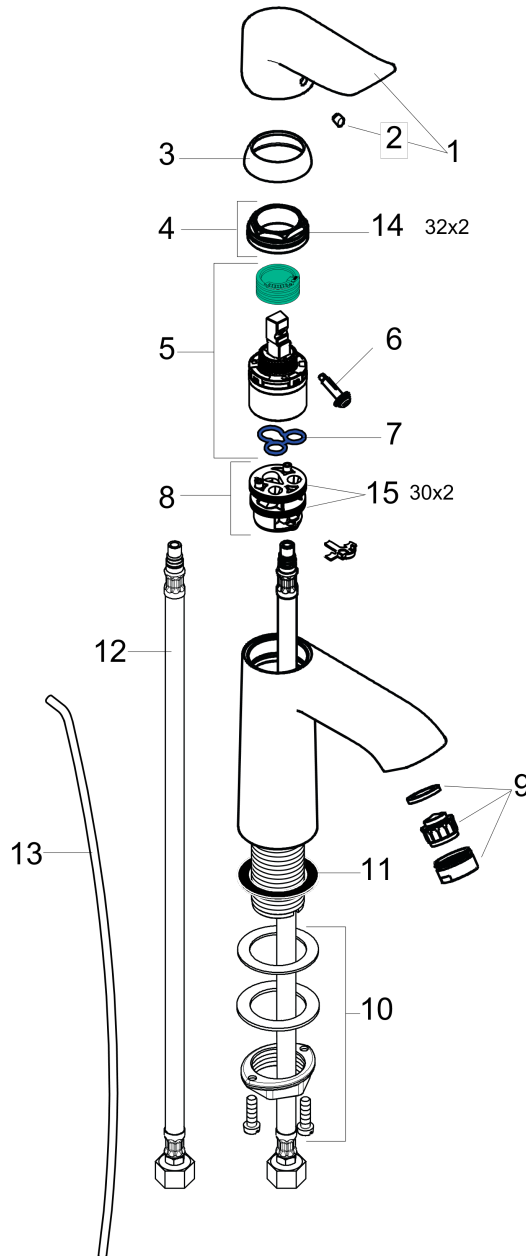

**Metris**  
**Single-Hole Faucet 110 with Pop-Up Drain, 1.2 GPM**  
 Finishes : **brushed nickel** Part no. : **31080821**

**Description**

**Features**

- consists of: Single-handle faucet, Pop-up drain
- Aerated spray
- Flow: 1.2 GPM (4.5 L/Min)
- Ceramic cartridge
- Includes pop-up drain

**Item details**

List Price \$ 434.00

**Technology**

**Compliance**

**Product image**

**Scale drawing**

**Metris**

**Single-Hole Faucet 110 with Pop-Up Drain, 1.2 GPM**

Finishes : **brushed nickel** Part no. : **31080821**

**Exploded drawing**

Year of production: >07/16

**Metris****Single-Hole Faucet 110 with Pop-Up Drain, 1.2 GPM**Finishes : **brushed nickel** Part no. : **31080821****Spare parts list**

Year of production: &gt;07/16

| Pos. | Description                       | Part no. | Price | PU |
|------|-----------------------------------|----------|-------|----|
| 1    | handle                            | 95519820 | -     | 1  |
| 2    | screw cover                       | 96338000 | -     | 1  |
| 3    | flange                            | 97406820 | -     | 1  |
| 4    | nut                               | 97209000 | -     | 1  |
| 5    | cartridge, assy                   | 95646001 | -     | 1  |
| 6    | locking screw for handle          | 95140000 | -     | 1  |
| 7    | seal                              | 95008000 | -     | 1  |
| 8    | adapter for cartridge             | 98750000 | -     | 1  |
| 9    | aerator M24x1 (4,5 l/min)         | 92877820 | -     | 1  |
| 10   | fixing set (Ø 32)                 | 13961000 | -     | 1  |
| 11   | flat seal                         | 98749000 | -     | 1  |
| 12   | connection hose 18½" M8x0,75 3/8" | 96321001 | -     | 1  |
| 13   | pull rod                          | 96657820 | -     | 1  |
| 14   | O-Ring 32x2                       | 98193000 | -     | 1  |
| 15   | O-Ring 30x2                       | 98186000 | -     | 1  |
| a    | pop up waste                      | 88509820 | -     | 1  |