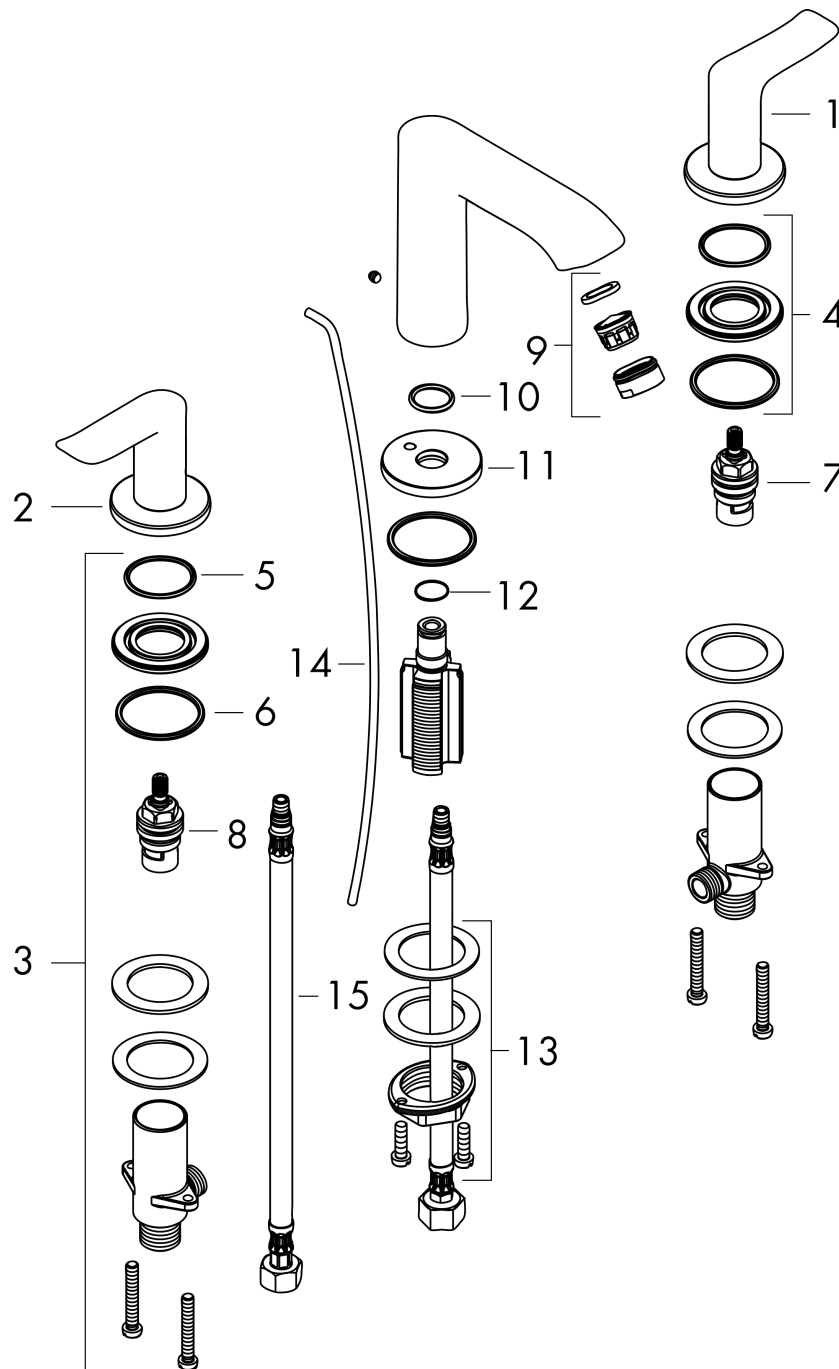

Metris

Widespread Faucet 100 with Pop-Up Drain, 1.2 GPM

Finishes : **brushed nickel** Part no. : **31083821**

Description

Features

- Aerated spray
- Flow: 1.2 GPM (4.5 L/Min)
- 90° ceramic valves
- Includes pop-up drain

Item details

List Price \$ 784.00

Technology

Compliance

Product image

Scale drawing

Metris
Widespread Faucet 100 with Pop-Up Drain, 1.2 GPM
 Finishes : **brushed nickel** Part no. : **31083821**

Exploded drawing

Year of production: >07/16

Metris

Widespread Faucet 100 with Pop-Up Drain, 1.2 GPM

Finishes : **brushed nickel** Part no. : **31083821**

Spare parts list

Year of production: >07/16

Pos.	Description	Part no.	Price	PU
1	handle for cold water	95523820	-	1
2	handle for hot water	95522820	-	1
3	stop valve cpl.	97357001	-	1
4	nut	92854000	-	1
5	O-Ring 32x2,5	96364000	-	1
6	O-ring 40x3	92634000	-	1
7	shut off unit left closing	94008000	-	1
8	shut off unit right closing	94009000	-	1
9	aerator M24x1 (4,5 l/min)	92879820	-	1
10	O-ring 18x2,5	98139000	-	1
11	escutcheon for spout	97505820	-	1
12	O-ring 11x2	98127000	-	1
13	fixing set (Ø 32)	13961000	-	1
14	pull rod	96657820	-	1
15	connection hose 18½" M8x0,75 3/8"	96321001	-	1
a	pop up waste	88509820	-	1
b	spout cpl.	95679820	-	1