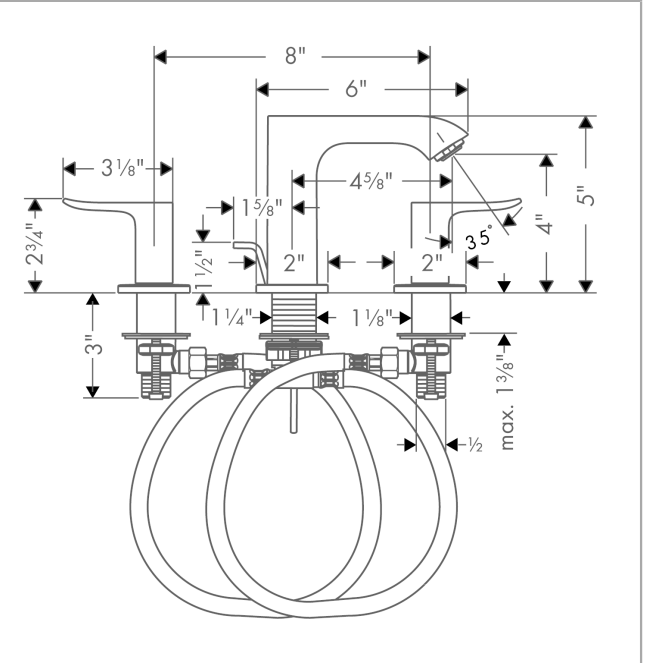

Metris

Widespread Faucet 100 with Pop-Up Drain, 1.2 GPM

Finishes : **brushed nickel** Part no. : **31083821**

Description

Features

- Aerated spray
- Flow: 1.2 GPM (4.5 L/Min)
- 90° ceramic valves
- Includes pop-up drain

Item details

List Price \$ 784.00

Technology

Compliance

Product image

Scale drawing

Metris
Widespread Faucet 100 with Pop-Up Drain, 1.2 GPM
 Finishes : **brushed nickel** Part no. : **31083821**

Exploded drawing

Year of production: >07/16

Metris

Widespread Faucet 100 with Pop-Up Drain, 1.2 GPM

Finishes : **brushed nickel** Part no. : **31083821**

Spare parts list

Year of production: >07/16

Pos.	Description	Part no.	Price	PU
1	handle for cold water	95523820	-	1
2	handle for hot water	95522820	-	1
3	stop valve cpl.	97357001	-	1
4	nut	92854000	-	1
5	O-Ring 32x2,5	96364000	-	1
6	O-ring 40x3	92634000	-	1
7	shut off unit left closing	94008000	-	1
8	shut off unit right closing	94009000	-	1
9	aerator M24x1 (4,5 l/min)	92879820	-	1
10	O-ring 18x2,5	98139000	-	1
11	escutcheon for spout	97505820	-	1
12	O-ring 11x2	98127000	-	1
13	fixing set (Ø 32)	13961000	-	1
14	pull rod	96657820	-	1
15	connection hose 18½" M8x0,75 3/8"	96321001	-	1
a	pop up waste	88509820	-	1
b	spout cpl.	95679820	-	1