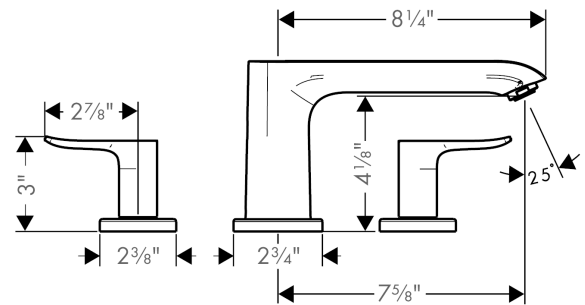

**Metris**

**3-Hole Roman Tub Set Trim**

Finishes : **brushed nickel** Part no. : **31440821**

**Description**

**Features**

- 90° ceramic valves

**Item details**

List Price \$ 866.00

**Compliance**

**Product image**

**Scale drawing**

**Metris**

**3-Hole Roman Tub Set Trim**

Finishes : **brushed nickel** Part no. : **31440821**

**Exploded drawing**

Year of production: >01/12

**Metris**

**3-Hole Roman Tub Set Trim**

Finishes : **brushed nickel** Part no. : **31440821**

**Spare parts list**

Year of production: >01/12

<b>Pos.</b>	<b>Description</b>	<b>Part no.</b>	<b>Price</b>	<b>PU</b>
1	hollow set screw M6x6	97660000	-	1
2	aerator M24x1 (25 l/min)	13956820	-	1
3	escutcheon Ø 70 mm	97779820	-	1
4	adapter for spout	88512000	-	1
5	handle fixing set	94184000	-	1
6	escutcheon	31098820	-	1
a	set of color-rings cold / hot water	95819000	-	1
b	handle	95846820	-	1
c	base body	06607000	-	1