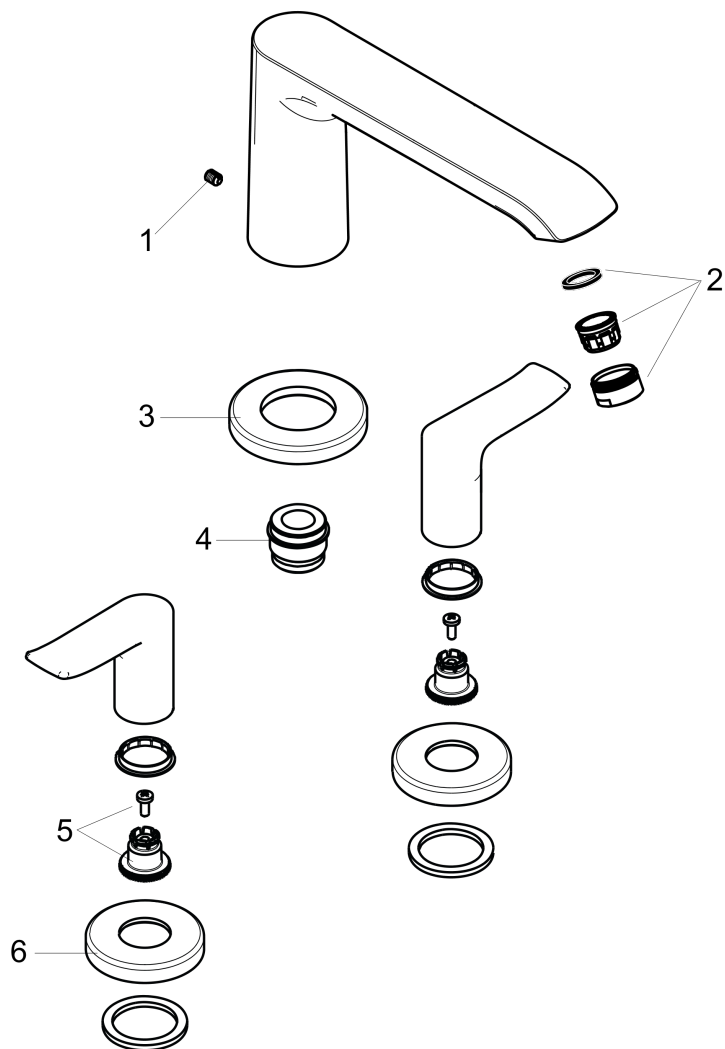

**Metris**

**3-Hole Roman Tub Set Trim**

Finishes : **brushed nickel** Part no. : **31440821**

**Description**

**Features**

- 90° ceramic valves

**Item details**

List Price \$ 866.00

**Compliance**

**Product image**

**Scale drawing**

**Metris**

**3-Hole Roman Tub Set Trim**

Finishes : **brushed nickel** Part no. : **31440821**

**Exploded drawing**

Year of production: >01/12

**Metris**

**3-Hole Roman Tub Set Trim**

Finishes : **brushed nickel** Part no. : **31440821**

**Spare parts list**

Year of production: >01/12

<b>Pos.</b>	<b>Description</b>	<b>Part no.</b>	<b>Price</b>	<b>PU</b>
1	hollow set screw M6x6	97660000	-	1
2	aerator M24x1 (25 l/min)	13956820	-	1
3	escutcheon Ø 70 mm	97779820	-	1
4	adapter for spout	88512000	-	1
5	handle fixing set	94184000	-	1
6	escutcheon	31098820	-	1
a	set of color-rings cold / hot water	95819000	-	1
b	handle	95846820	-	1
c	base body	06607000	-	1