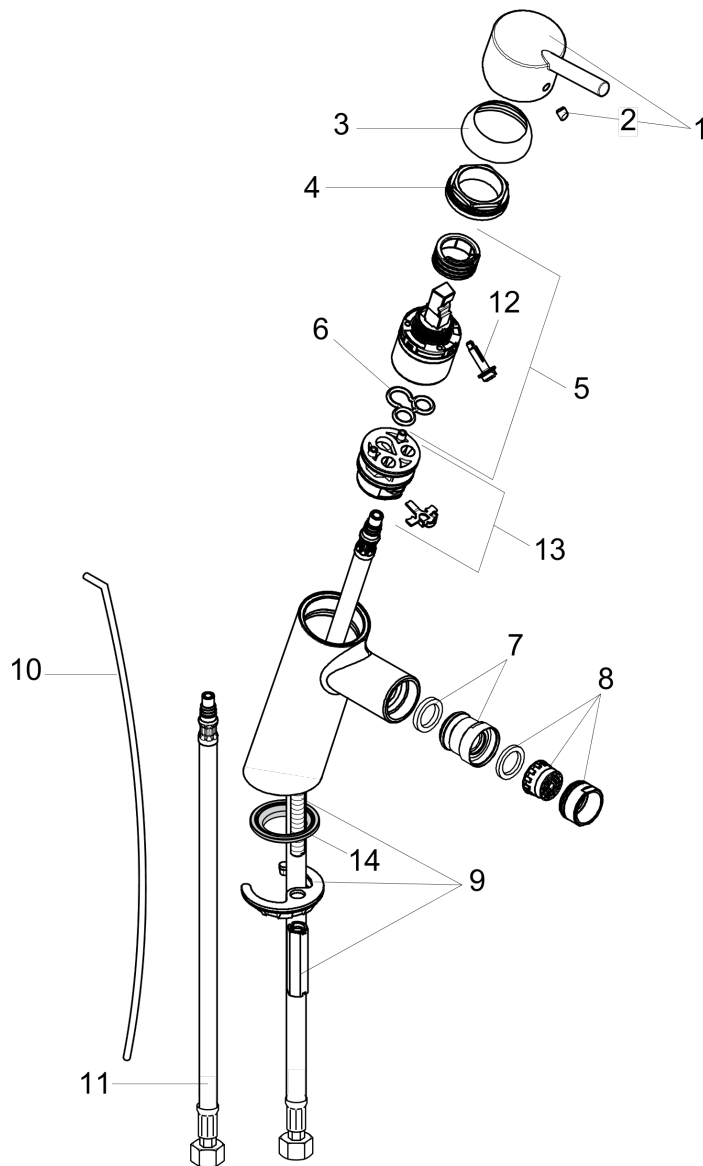

Talis S
Single-Hole Bidet Faucet

Finishes : **brushed nickel** Part no. : **32240821**

Description

Features

- Pivoting aerator
- Ceramic cartridge
- Includes pop-up assembly

Item details

List Price \$ 396.00

Technology

Compliance

Product image

Scale drawing

Talis S
Single-Hole Bidet Faucet
 Finishes : **brushed nickel**

Part no. : **32240821**

Exploded drawing

Year of production: >04/07

Talis S
Single-Hole Bidet Faucet

Finishes : **brushed nickel** Part no. : **32240821**

Spare parts list

Year of production: >04/07

Pos.	Description	Part no.	Price	PU
1	handle	32096820	-	1
2	screw cover	96338000	-	1
3	flange	97406820	-	1
4	nut	97209000	-	1
5	cartridge, assy	92730000	-	1
6	seal	95008000	-	1
7	ball joint	92036820	-	1
8	aerator M24x1 (7 l/min)	13912820	-	1
9	fixing set	96016000	-	1
10	pull rod	96657000	-	1
11	connection hose 18½" M8x0,75 3/8"	96321001	-	1
12	locking screw for handle	95140000	-	1
13	adapter for cartridge	98750000	-	1
14	seal Ø 42	98722000	-	1
15	screw M8 x 68	97736000	-	1
a	pop up waste	88509820	-	1