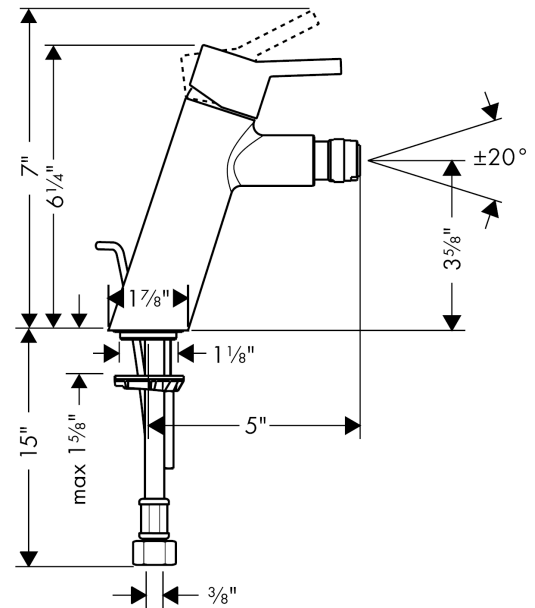

Talis S
Single-Hole Bidet Faucet

Finishes : **brushed nickel** Part no. : **32240821**

Description

Features

- Pivoting aerator
- Ceramic cartridge
- Includes pop-up assembly

Item details

List Price \$ 396.00

Technology

Compliance

Product image

Scale drawing

Talis S
Single-Hole Bidet Faucet
 Finishes : **brushed nickel**

Part no. : **32240821**

Exploded drawing

Year of production: >04/07

Talis S
Single-Hole Bidet Faucet

Finishes : **brushed nickel** Part no. : **32240821**

Spare parts list

Year of production: >04/07

Pos.	Description	Part no.	Price	PU
1	handle	32096820	-	1
2	screw cover	96338000	-	1
3	flange	97406820	-	1
4	nut	97209000	-	1
5	cartridge, assy	92730000	-	1
6	seal	95008000	-	1
7	ball joint	92036820	-	1
8	aerator M24x1 (7 l/min)	13912820	-	1
9	fixing set	96016000	-	1
10	pull rod	96657000	-	1
11	connection hose 18½" M8x0,75 3/8"	96321001	-	1
12	locking screw for handle	95140000	-	1
13	adapter for cartridge	98750000	-	1
14	seal Ø 42	98722000	-	1
15	screw M8 x 68	97736000	-	1
a	pop up waste	88509820	-	1