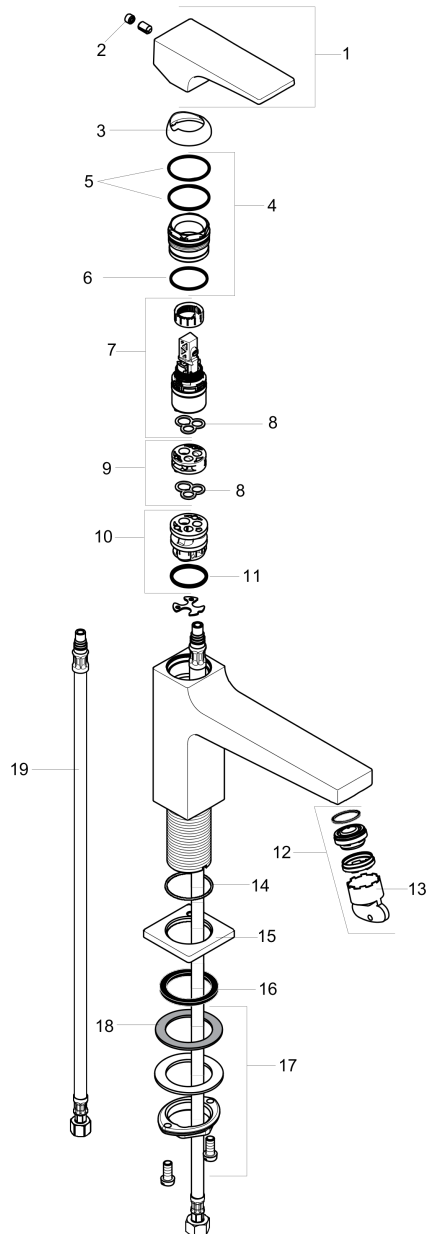

**Metropol**  
**Single-Hole Faucet 110 with Lever Handle, 1.2 GPM**  
 Finishes : **chrome** Part no. : **32510001**

**Description**

**Features**

- consists of: Single-handle faucet
- Aerated spray
- Flow: 1.2 GPM (4.5 L/Min)
- Ceramic cartridge

**Item details**

List Price \$ 361.00

**Technology**

**Compliance**

**Product image**

**Scale drawing**

**Metropol**  
**Single-Hole Faucet 110 with Lever Handle, 1.2 GPM**  
 Finishes : **chrome** Part no. : **32510001**

Exploded drawing

Year of production: >01/18

**Metropol**  
**Single-Hole Faucet 110 with Lever Handle, 1.2 GPM**  
 Finishes : **chrome** Part no. : **32510001**

### Spare parts list

Year of production: >01/18

Pos.	Description	Part no.	Price	PU
1	handle	92995000	-	1
2	screw cover	95704000	-	1
3	flange	92625000	-	1
4	nut	92689000	-	1
5	O-ring 27x1,5	92527000	-	1
6	O-ring 25x1,5	98146000	-	1
7	cartridge, assy	95973001	-	1
8	seal	98865000	-	1
9	adapter for cartridge	92628000	-	1
10	adapter for cartridge	98866000	-	1
11	O-ring 23x2	98398000	-	1
12	aerator M24x1 (4,5 l/min)	93202000	-	1
13	service tool	95661000	-	1
14	O-ring 32x1,5	92936000	-	1
15	escutcheon	93048000	-	1
16	flat seal	98749000	-	1
17	fixing set (Ø 32)	13961000	-	1
18	lever collar	97548000	-	1
19	connection hose 23½" M8x0,75 3/8"	98600001	-	1