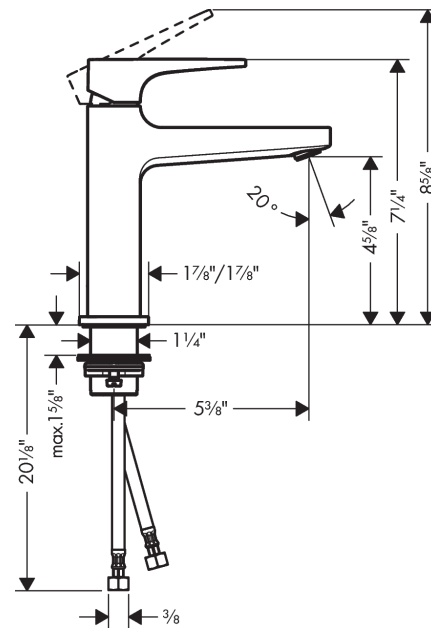

**Metropol**  
**Single-Hole Faucet 110 with Lever Handle, 1.2 GPM**  
 Finishes : **chrome** Part no. : **32510001**

**Description**

**Features**

- consists of: Single-handle faucet
- Aerated spray
- Flow: 1.2 GPM (4.5 L/Min)
- Ceramic cartridge

**Item details**

List Price \$ 361.00

**Technology**

**Compliance**

**Product image**

**Scale drawing**

**Metropol**  
**Single-Hole Faucet 110 with Lever Handle, 1.2 GPM**  
 Finishes : **chrome** Part no. : **32510001**

Exploded drawing

Year of production: >01/18

**Metropol**  
**Single-Hole Faucet 110 with Lever Handle, 1.2 GPM**  
 Finishes : **chrome** Part no. : **32510001**

### Spare parts list

Year of production: >01/18

Pos.	Description	Part no.	Price	PU
1	handle	92995000	-	1
2	screw cover	95704000	-	1
3	flange	92625000	-	1
4	nut	92689000	-	1
5	O-ring 27x1,5	92527000	-	1
6	O-ring 25x1,5	98146000	-	1
7	cartridge, assy	95973001	-	1
8	seal	98865000	-	1
9	adapter for cartridge	92628000	-	1
10	adapter for cartridge	98866000	-	1
11	O-ring 23x2	98398000	-	1
12	aerator M24x1 (4,5 l/min)	93202000	-	1
13	service tool	95661000	-	1
14	O-ring 32x1,5	92936000	-	1
15	escutcheon	93048000	-	1
16	flat seal	98749000	-	1
17	fixing set (Ø 32)	13961000	-	1
18	lever collar	97548000	-	1
19	connection hose 23½" M8x0,75 3/8"	98600001	-	1