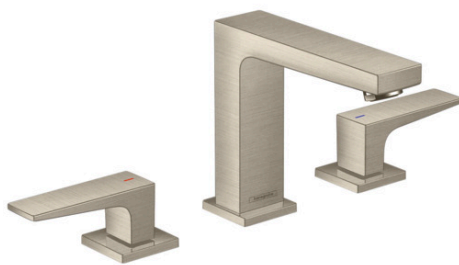

Metropol
Widespread Faucet 110 with Lever Handles and Pop-Up Drain, 1.2 GPM
 Finishes : **brushed nickel** Part no. : **32516821**

Description

Features

- Aerated spray
- Flow: 1.2 GPM (4.5 L/Min)
- 90° ceramic valves
- Includes pop-up drain

Item details

List Price \$ 798.00

Technology

Compliance

Product image

Scale drawing

Metropol
Widespread Faucet 110 with Lever Handles and Pop-Up Drain, 1.2 GPM
 Finishes : **brushed nickel** Part no. : **32516821**

Exploded drawing

Year of production: >03/18

Metropol

Widespread Faucet 110 with Lever Handles and Pop-Up Drain, 1.2 GPM

Finishes : **brushed nickel** Part no. : **32516821**

Spare parts list

Year of production: >03/18