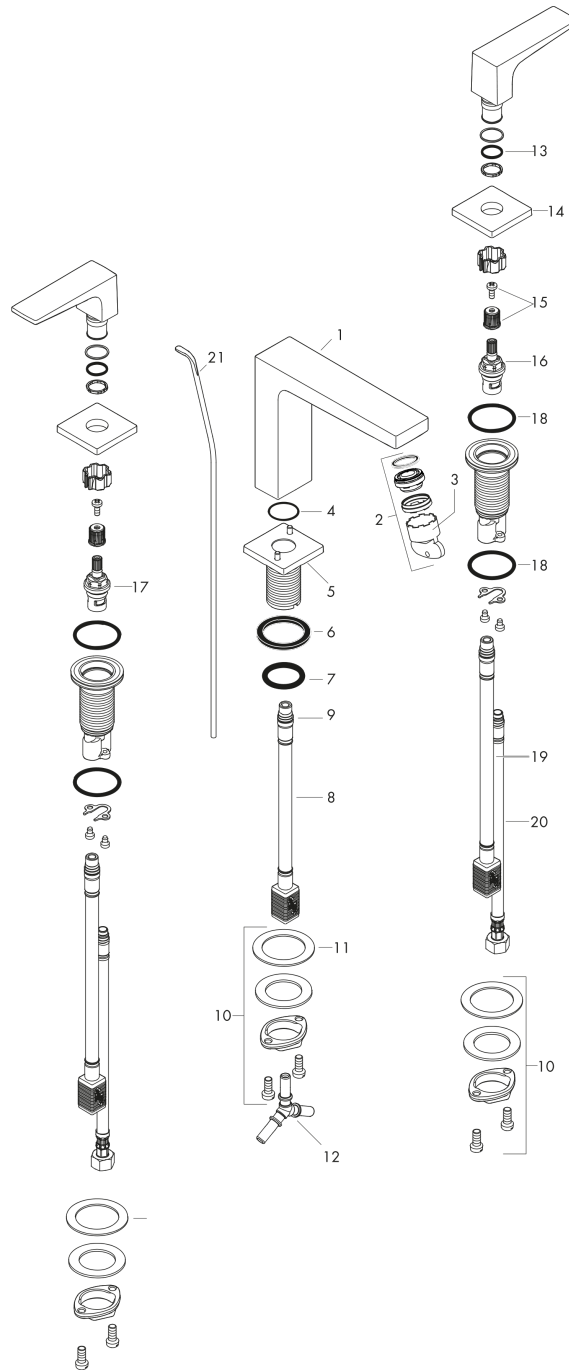

Metropol
Widespread Faucet 110 with Lever Handles and Pop-Up Drain, 1.2 GPM
 Finishes : **brushed nickel** Part no. : **32516821**

Description

Features

- Aerated spray
- Flow: 1.2 GPM (4.5 L/Min)
- 90° ceramic valves
- Includes pop-up drain

Item details

List Price \$ 798.00

Technology

Compliance

Product image

Scale drawing

Metropol
Widespread Faucet 110 with Lever Handles and Pop-Up Drain, 1.2 GPM
 Finishes : **brushed nickel** Part no. : **32516821**

Exploded drawing

Year of production: >03/18

Metropol

Widespread Faucet 110 with Lever Handles and Pop-Up Drain, 1.2 GPM

Finishes : **brushed nickel** Part no. : **32516821**

Spare parts list

Year of production: >03/18

Pos.	Description	Part no.	Price	PU
1	spout 110 mm	93021820	-	1
2	aerator M24x1 (4,5 l/min)	93202000	-	1
3	service tool	95661000	-	1
4	O-ring 21x1,5	98219000	-	1
5	flat seal	98749000	-	1
6	O-ring 26x4	92191000	-	1
7	connection hose 200 mm M10x1	92913000	-	1
8	O-ring 8x1,75	97827000	-	1
9	fixing set (Ø 28)	92909000	-	1
10	hose connection angel	92905000	-	1
11	O-Ring 14x1,5	98201000	-	1
12	handle fixing set	98932000	-	1
13	shut off unit right closing	98817001	-	1
14	shut off unit left closing	95366001	-	1
15	O-ring 33x2,5	92907000	-	1
16	connection hose 400 mm M10x1	92914000	-	1
17	connection hose 18½" M8x0,75 3/8"	96321001	-	1
18	lever collar	97548000	-	1
19	pull rod	96657820	-	1
20	escutcheon for spout	92906820	-	1
21	escutcheon	92915820	-	1
a	pop up waste	88509820	-	1
b	handle for hot water	92916820	-	1