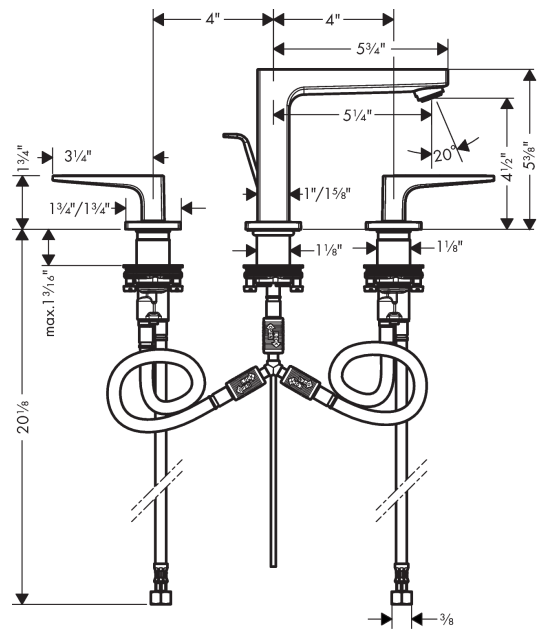

Metropol
Widespread Faucet 110 with Lever Handles and Pop-Up Drain, 1.2 GPM
 Finishes : **brushed nickel** Part no. : **32516821**

Description

Features

- Aerated spray
- Flow: 1.2 GPM (4.5 L/Min)
- 90° ceramic valves
- Includes pop-up drain

Item details

List Price \$ 798.00

Technology

Compliance

Product image

Scale drawing

Metropol
Widespread Faucet 110 with Lever Handles and Pop-Up Drain, 1.2 GPM
 Finishes : **brushed nickel** Part no. : **32516821**

Exploded drawing

Year of production: >03/18

Metropol

Widespread Faucet 110 with Lever Handles and Pop-Up Drain, 1.2 GPM

Finishes : **brushed nickel** Part no. : **32516821**

Spare parts list

Year of production: >03/18

Pos.	Description	Part no.	Price	PU
1	spout 110 mm	93021820	-	1
2	aerator M24x1 (4,5 l/min)	93202000	-	1
3	service tool	95661000	-	1
4	O-ring 21x1,5	98219000	-	1
5	flat seal	98749000	-	1
6	O-ring 26x4	92191000	-	1
7	connection hose 200 mm M10x1	92913000	-	1
8	O-ring 8x1,75	97827000	-	1
9	fixing set (Ø 28)	92909000	-	1
10	hose connection angel	92905000	-	1
11	O-Ring 14x1,5	98201000	-	1
12	handle fixing set	98932000	-	1
13	shut off unit right closing	98817001	-	1
14	shut off unit left closing	95366001	-	1
15	O-ring 33x2,5	92907000	-	1
16	connection hose 400 mm M10x1	92914000	-	1
17	connection hose 18½" M8x0,75 3/8"	96321001	-	1
18	lever collar	97548000	-	1
19	pull rod	96657820	-	1
20	escutcheon for spout	92906820	-	1
21	escutcheon	92915820	-	1
a	pop up waste	88509820	-	1
b	handle for hot water	92916820	-	1