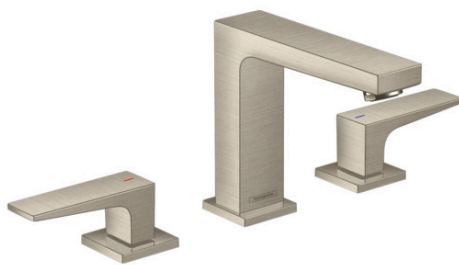

Metropol
Widespread Faucet 110 with Lever Handles, 1.2 GPM
 Finishes : **brushed nickel** Part no. : **32518821**

Description

Features

- Aerated spray
- Flow: 1.2 GPM (4.5 L/Min)
- 90° ceramic valves

Item details

List Price \$ 716.00

Technology

Compliance

Product image

Scale drawing

Metropol
Widespread Faucet 110 with Lever Handles, 1.2 GPM
 Finishes : **brushed nickel** Part no. : **32518821**

Exploded drawing

Year of production: >01/18

Metropol

Widespread Faucet 110 with Lever Handles, 1.2 GPM

Finishes : **brushed nickel** Part no. : **32518821**

Spare parts list

Year of production: >01/18

Pos.	Description	Part no.	Price	PU
1	spout 110 mm	93157820	-	1
2	aerator M24x1 (4,5 l/min)	93202000	-	1
3	service tool	95661000	-	1
4	O-ring 21x1,5	98219000	-	1
5	escutcheon for spout	92906820	-	1
6	flat seal	98749000	-	1
7	O-ring 26x4	92191000	-	1
8	connection hose 200 mm M10x1	92913000	-	1
9	O-ring 8x1,75	97827000	-	1
10	fixing set (Ø 28)	92909000	-	1
11	lever collar	97548000	-	1
12	hose connection angel	92905000	-	1
13	O-Ring 14x1,5	98201000	-	1
14	escutcheon	92915820	-	1
15	handle fixing set	98932000	-	1
16	shut off unit right closing	98817001	-	1
17	shut off unit left closing	95366001	-	1
18	O-ring 33x2,5	92907000	-	1
19	connection hose 400 mm M10x1	92914000	-	1
20	connection hose 18½" M8x0,75 3/8"	96321001	-	1
a	handle for hot water	92916820	-	1