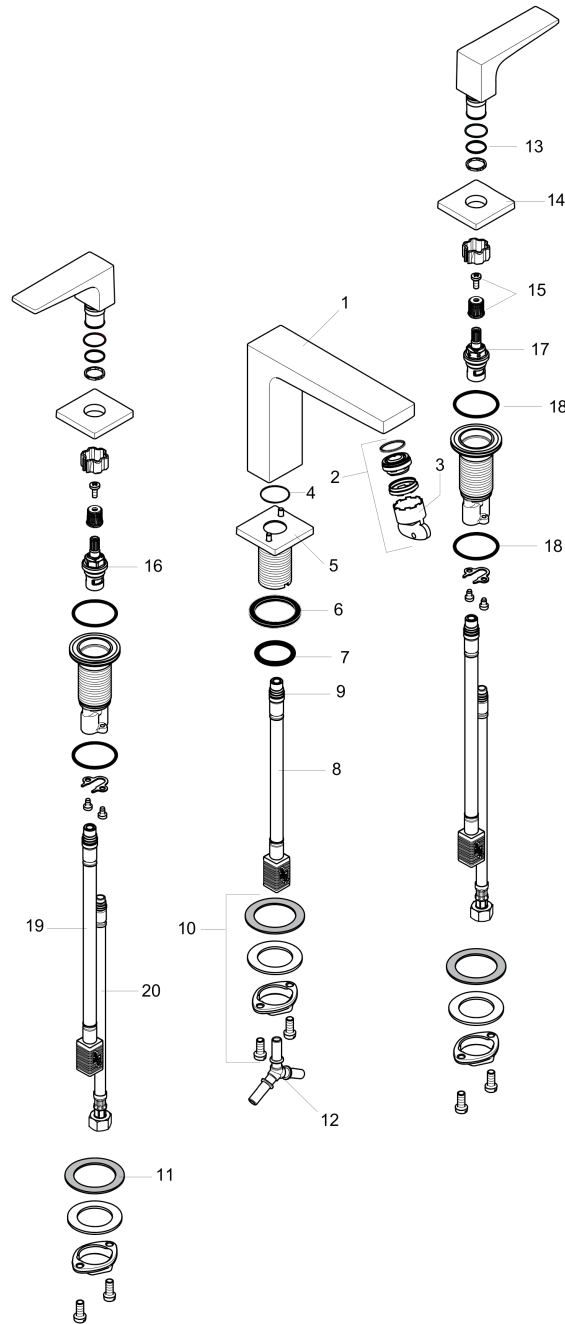

Metropol
Widespread Faucet 110 with Lever Handles, 1.2 GPM
 Finishes : **brushed nickel** Part no. : **32518821**

Description

Features

- Aerated spray
- Flow: 1.2 GPM (4.5 L/Min)
- 90° ceramic valves

Item details

List Price \$ 716.00

Technology

Compliance

Product image

Scale drawing

Metropol
Widespread Faucet 110 with Lever Handles, 1.2 GPM
 Finishes : **brushed nickel** Part no. : **32518821**

Exploded drawing

Year of production: >01/18

Metropol

Widespread Faucet 110 with Lever Handles, 1.2 GPM

Finishes : **brushed nickel** Part no. : **32518821**

Spare parts list

Year of production: >01/18

Pos.	Description	Part no.	Price	PU
1	spout 110 mm	93157820	-	1
2	aerator M24x1 (4,5 l/min)	93202000	-	1
3	service tool	95661000	-	1
4	O-ring 21x1,5	98219000	-	1
5	escutcheon for spout	92906820	-	1
6	flat seal	98749000	-	1
7	O-ring 26x4	92191000	-	1
8	connection hose 200 mm M10x1	92913000	-	1
9	O-ring 8x1,75	97827000	-	1
10	fixing set (Ø 28)	92909000	-	1
11	lever collar	97548000	-	1
12	hose connection angel	92905000	-	1
13	O-Ring 14x1,5	98201000	-	1
14	escutcheon	92915820	-	1
15	handle fixing set	98932000	-	1
16	shut off unit right closing	98817001	-	1
17	shut off unit left closing	95366001	-	1
18	O-ring 33x2,5	92907000	-	1
19	connection hose 400 mm M10x1	92914000	-	1
20	connection hose 18½" M8x0,75 3/8"	96321001	-	1
a	handle for hot water	92916820	-	1