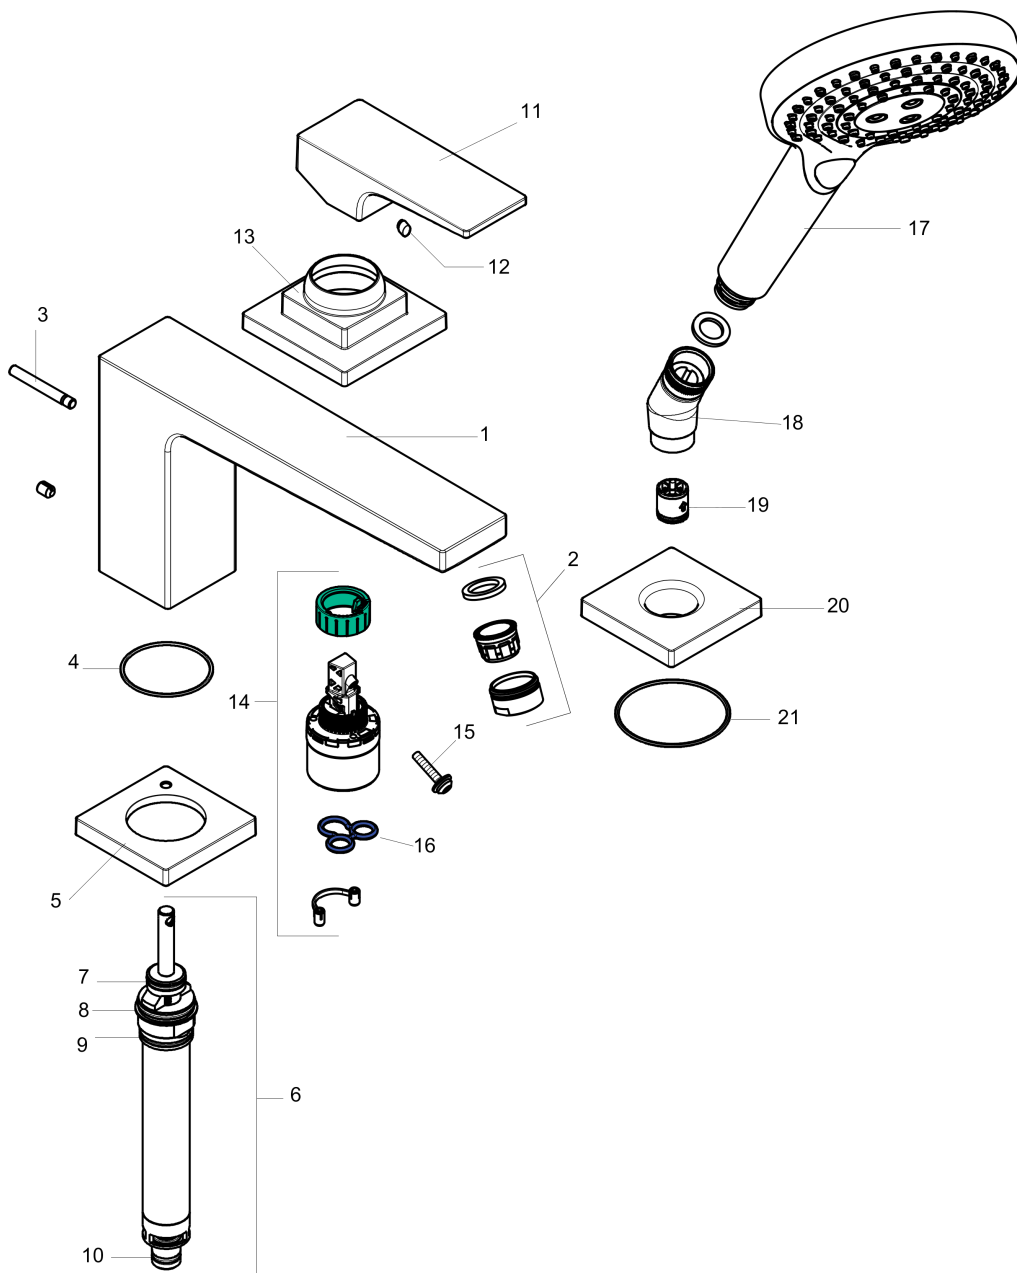

**Metropol**  
**3-Hole Roman Tub Set Trim with Lever Handle and 1.75 GPM Handshower**  
 Finishes : **chrome** Part no. : **32556001**

**Description**

**Features**

- consists of: 3-Hole Roman tub filler with single handle, Handshower, Handshower holder
- Ceramic cartridge
- Integrated double backflow prevention

**Item details**

List Price \$ 747.00

**Technology**

**Compliance**

**Product image**

**Scale drawing**

**Metropol**

**3-Hole Roman Tub Set Trim with Lever Handle and 1.75 GPM Handshower**

Finishes : **chrome** Part no. : **32556001**

**Exploded drawing**

Year of production: >07/18

**Metropol****3-Hole Roman Tub Set Trim with Lever Handle and 1.75 GPM Handshower**Finishes : **chrome** Part no. : **32556001****Spare parts list**

Year of production: &gt;07/18

<b>Pos.</b>	<b>Description</b>	<b>Part no.</b>	<b>Price</b>	<b>PU</b>
1	spout cpl.	93151000	-	1
2	aerator M24x1 (30 l/min)	96512000	-	1
3	diverter knob	98707000	-	1
4	O-ring 41x1,5	98168000	-	1
5	escutcheon for spout	93152000	-	1
6	selector assy	96775000	-	1
7	O-Ring 14x2,5	98189000	-	1
8	O-Ring 23x2,5	98183000	-	1
9	O-Ring 22x2	98185000	-	1
10	O-ring 9x2,5	98217000	-	1
11	handle	93075000	-	1
12	screw cover	96338000	-	1
13	escutcheon	93138000	-	1
14	cartridge, assy	92730000	-	1
15	locking screw for handle	95140000	-	1
16	seal	95008000	-	1
17	handshower	26036001	-	1
18	shower holder	28071000	-	1
19	set of non return valves DW 15	94074000	-	1
20	escutcheon for shower holder	93153000	-	1
21	O-ring 56x2	98468000	-	1