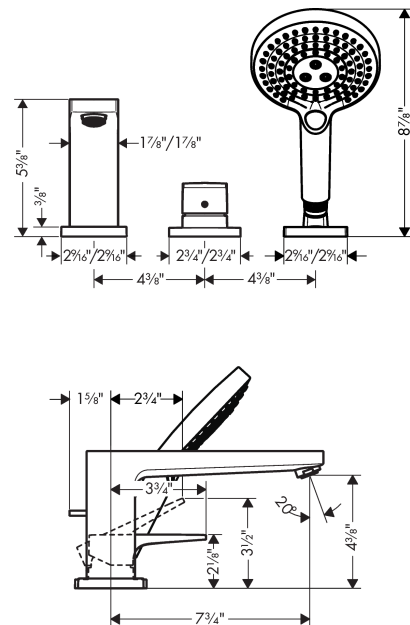

**Metropol**  
**3-Hole Roman Tub Set Trim with Lever Handle and 1.75 GPM Handshower**  
 Finishes : **chrome** Part no. : **32556001**

**Description**

**Features**

- consists of: 3-Hole Roman tub filler with single handle, Handshower, Handshower holder
- Ceramic cartridge
- Integrated double backflow prevention

**Item details**

List Price \$ 747.00

**Technology**

**Compliance**

**Product image**

**Scale drawing**

**Metropol**

**3-Hole Roman Tub Set Trim with Lever Handle and 1.75 GPM Handshower**

Finishes : **chrome** Part no. : **32556001**

**Exploded drawing**

Year of production: >07/18

**Metropol****3-Hole Roman Tub Set Trim with Lever Handle and 1.75 GPM Handshower**Finishes : **chrome** Part no. : **32556001****Spare parts list**

Year of production: &gt;07/18

<b>Pos.</b>	<b>Description</b>	<b>Part no.</b>	<b>Price</b>	<b>PU</b>
1	spout cpl.	93151000	-	1
2	aerator M24x1 (30 l/min)	96512000	-	1
3	diverter knob	98707000	-	1
4	O-ring 41x1,5	98168000	-	1
5	escutcheon for spout	93152000	-	1
6	selector assy	96775000	-	1
7	O-Ring 14x2,5	98189000	-	1
8	O-Ring 23x2,5	98183000	-	1
9	O-Ring 22x2	98185000	-	1
10	O-ring 9x2,5	98217000	-	1
11	handle	93075000	-	1
12	screw cover	96338000	-	1
13	escutcheon	93138000	-	1
14	cartridge, assy	92730000	-	1
15	locking screw for handle	95140000	-	1
16	seal	95008000	-	1
17	handshower	26036001	-	1
18	shower holder	28071000	-	1
19	set of non return valves DW 15	94074000	-	1
20	escutcheon for shower holder	93153000	-	1
21	O-ring 56x2	98468000	-	1