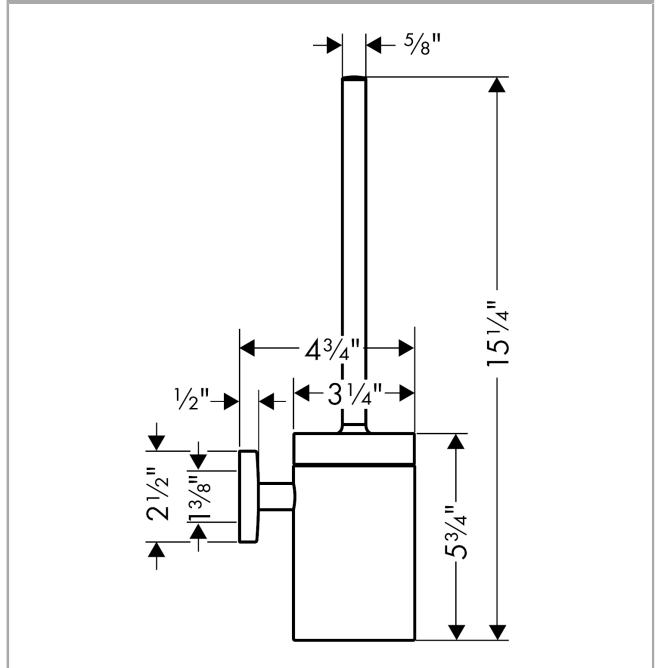

**Logis**

**Toilet Brush with Holder**

Finishes : **brushed nickel**

Part no. : **40522820**

**Description**

**Features**

- Metal holder
- Brass, Crystal glass
- Wall-mounted

**Item details**

List Price

\$ 184.00

**Product image**

**Scale drawing**

**Logis**

**Toilet Brush with Holder**

Finishes : **brushed nickel**

Part no. : **40522820**

**Exploded drawing**

Year of production: >11/08

**Logis**

**Toilet Brush with Holder**

Finishes : **brushed nickel**

Part no. : **40522820**

**Spare parts list**

Year of production: >11/08

Pos.	Description	Part no.	Price	PU
1	escutcheon	98538820	-	1
2	support element	98539000	-	1
3	hollow set screw M4x4	98540000	-	1
4	mounting set	96179000	-	1
5	stick with brush	95577820	-	1
6	WC-brush black	40068000	-	1
7	glass cup on its own	98548000	-	1