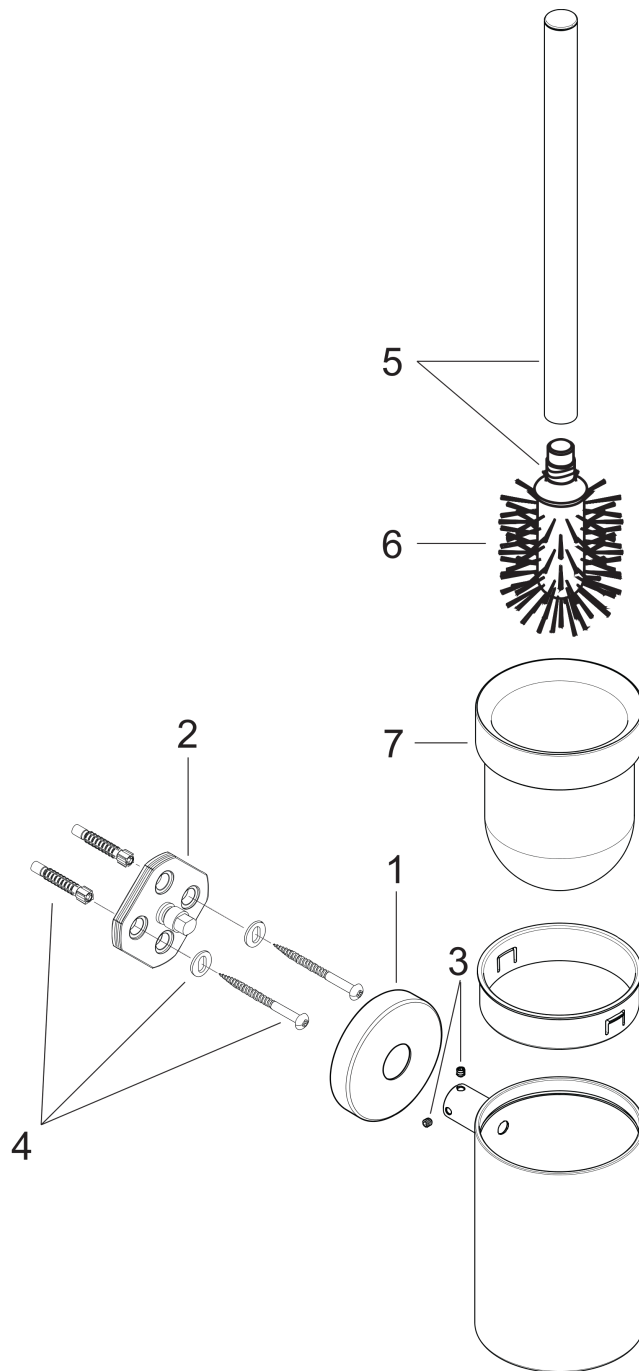

**Logis**

**Toilet Brush with Holder**

Finishes : **brushed nickel**

Part no. : **40522820**

**Description**

**Features**

- Metal holder
- Brass, Crystal glass
- Wall-mounted

**Item details**

List Price

\$ 184.00

**Product image**

**Scale drawing**

**Logis**

**Toilet Brush with Holder**

Finishes : **brushed nickel**

Part no. : **40522820**

**Exploded drawing**

Year of production: >11/08

**Logis**

**Toilet Brush with Holder**

Finishes : **brushed nickel**

Part no. : **40522820**

**Spare parts list**

Year of production: >11/08

Pos.	Description	Part no.	Price	PU
1	escutcheon	98538820	-	1
2	support element	98539000	-	1
3	hollow set screw M4x4	98540000	-	1
4	mounting set	96179000	-	1
5	stick with brush	95577820	-	1
6	WC-brush black	40068000	-	1
7	glass cup on its own	98548000	-	1