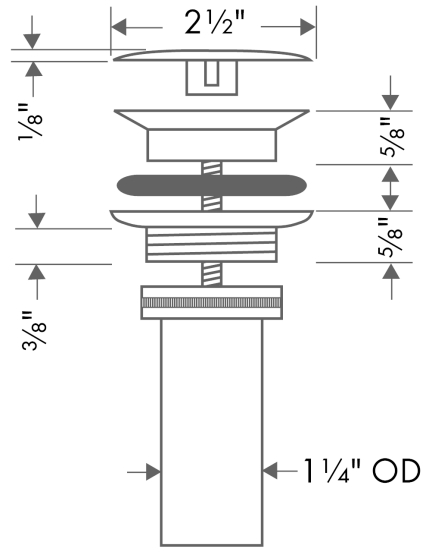

Drain for Sinks

Finishes : **polished nickel** Part no. : **50001831**

Description

Features

- Non-closing
- For sinks without overflow

Item details

List Price \$ 75.00

Product image

Scale drawing

Drain for Sinks

Finishes : **polished nickel** Part no. : **50001831**

Exploded drawing

Year of production: >01/12

Drain for Sinks

Finishes : **polished nickel** Part no. : **50001831**

Spare parts list

Year of production: >01/12

Pos.	Description	Part no.	Price	PU
1	cover	97141830	-	1
2	screw	98000000	-	1
3	form ring	96361000	-	1