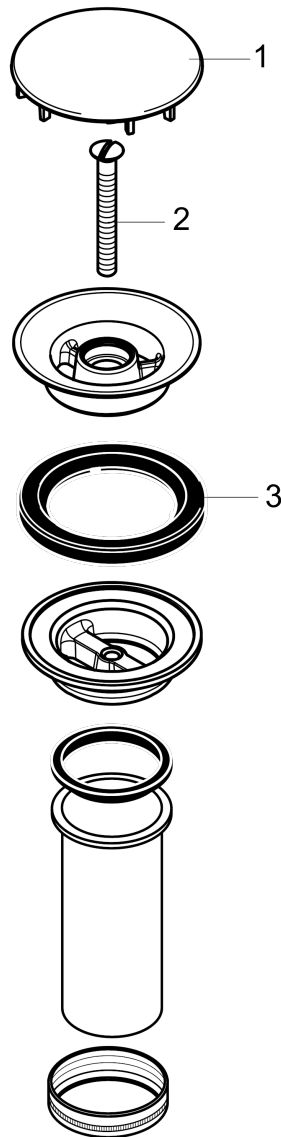

Drain for Sinks

Finishes : **polished nickel** Part no. : **50001831**

Description

Features

- Non-closing
- For sinks without overflow

Item details

List Price \$ 75.00

Product image

Scale drawing

Drain for Sinks

Finishes : **polished nickel** Part no. : **50001831**

Exploded drawing

Year of production: >01/12

Drain for Sinks

Finishes : **polished nickel** Part no. : **50001831**

Spare parts list

Year of production: >01/12

Pos.	Description	Part no.	Price	PU
1	cover	97141830	-	1
2	screw	98000000	-	1
3	form ring	96361000	-	1