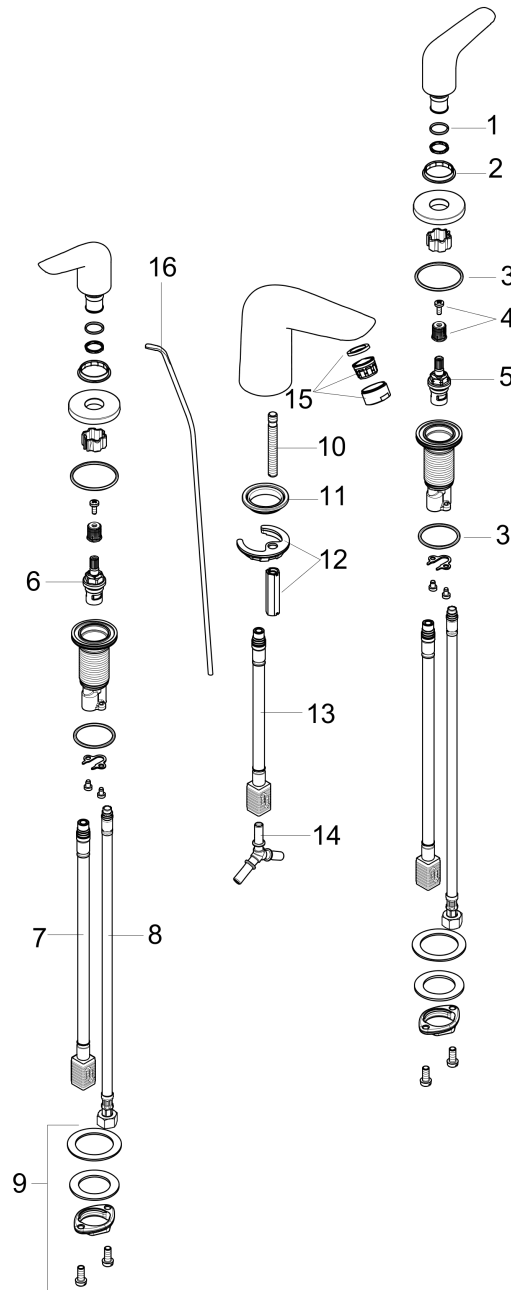

Focus N

Widespread Faucet 100 with Pop-Up Drain, 1.2 GPM

Finishes : **brushed nickel** Part no. : **71140821**

Exploded drawing

Year of production: >07/18

Focus N**Widespread Faucet 100 with Pop-Up Drain, 1.2 GPM**Finishes : **brushed nickel** Part no. : **71140821****Spare parts list**

Year of production: >07/18

Pos.	Description	Part no.	Price	PU
1	O-Ring 14x1,5	98201000	-	1
2	set of color-rings cold / hot water	95819000	-	1
3	O-ring 33x2,5	92907000	-	1
4	handle fixing set	98932000	-	1
5	shut off unit left closing	95366000	-	1
6	shut off unit right closing	98817000	-	1
7	connection hose 400 mm M10x1	92914000	-	1
8	connection hose 18½" M8x0,75 3/8"	96321001	-	1
9	fixing set (Ø 28)	92909000	-	1
10	screw M8 x 68	97736000	-	1
11	seal Ø 42	98722000	-	1
12	fixing set	96016000	-	1
13	connection hose 200 mm M10x1	92913000	-	1
14	hose connection angel	92905000	-	1
15	aerator M24x1 (4,5 l/min)	92879820	-	1
16	pull rod	96657820	-	1
a	pop up waste	88509820	-	1
b	handle	93199820	-	1
c	escutcheon for handle	92956820	-	1
d	spout cpl.	93198820	-	1