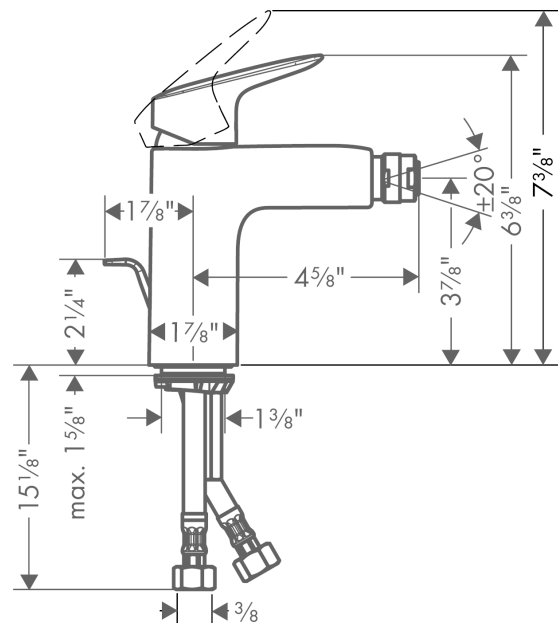

**Logis**  
**Single-Hole Bidet Faucet**

Finishes : **brushed nickel** Part no. : **71200821**

**Description**

**Features**

- Pivoting aerator
- Ceramic cartridge
- Includes pop-up assembly

**Item details**

List Price \$ 239.00

**Compliance**

**Product image**

**Scale drawing**

**Logis**  
**Single-Hole Bidet Faucet**  
 Finishes : **brushed nickel**

Part no. : **71200821**

**Exploded drawing**

Year of production: >07/15

**Logis**

**Single-Hole Bidet Faucet**

Finishes : **brushed nickel**

Part no. : **71200821**

**Spare parts list**

Year of production: >07/15

Pos.	Description	Part no.	Price	PU
1	handle	92224820	-	1
2	screw cover	96338000	-	1
3	flange	97406820	-	1
4	nut	97209000	-	1
5	O-Ring 32x2	98193000	-	1
6	O-ring 35x2	92604000	-	1
7	cartridge, assy	92730000	-	1
8	locking screw for handle	95140000	-	1
9	seal	95008000	-	1
10	adapter for cartridge	98750000	-	1
11	O-Ring 30x2	98186000	-	1
12	ball joint	92036820	-	1
13	aerator M24x1 (7 l/min)	13912820	-	1
14	screw M8 x 68	97736000	-	1
15	seal	97608000	-	1
16	fixing set	96016000	-	1
17	connection hose 18½" M8x0,75 3/8"	96321001	-	1
18	pull rod	96657820	-	1
a	pop up waste	88509820	-	1