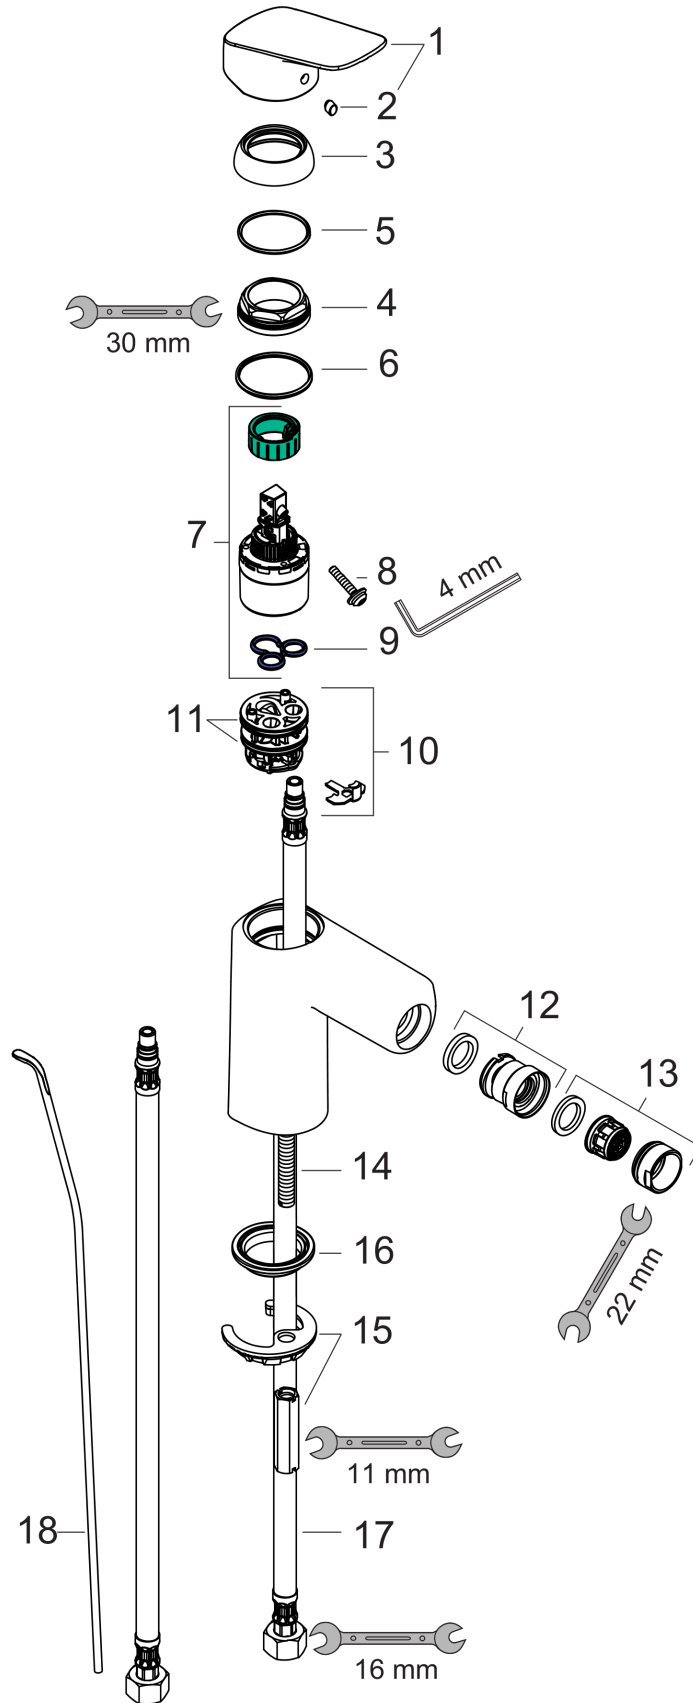

**Logis**  
**Single-Hole Bidet Faucet**

Finishes : **brushed nickel** Part no. : **71200821**

**Description**

**Features**

- Pivoting aerator
- Ceramic cartridge
- Includes pop-up assembly

**Item details**

List Price \$ 239.00

**Compliance**

**Product image**

**Scale drawing**

**Logis**  
**Single-Hole Bidet Faucet**  
 Finishes : **brushed nickel**

Part no. : **71200821**

**Exploded drawing**

Year of production: >07/15

**Logis**

**Single-Hole Bidet Faucet**

Finishes : **brushed nickel**

Part no. : **71200821**

**Spare parts list**

Year of production: >07/15

Pos.	Description	Part no.	Price	PU
1	handle	92224820	-	1
2	screw cover	96338000	-	1
3	flange	97406820	-	1
4	nut	97209000	-	1
5	O-Ring 32x2	98193000	-	1
6	O-ring 35x2	92604000	-	1
7	cartridge, assy	92730000	-	1
8	locking screw for handle	95140000	-	1
9	seal	95008000	-	1
10	adapter for cartridge	98750000	-	1
11	O-Ring 30x2	98186000	-	1
12	ball joint	92036820	-	1
13	aerator M24x1 (7 l/min)	13912820	-	1
14	screw M8 x 68	97736000	-	1
15	seal	97608000	-	1
16	fixing set	96016000	-	1
17	connection hose 18½" M8x0,75 3/8"	96321001	-	1
18	pull rod	96657820	-	1
a	pop up waste	88509820	-	1