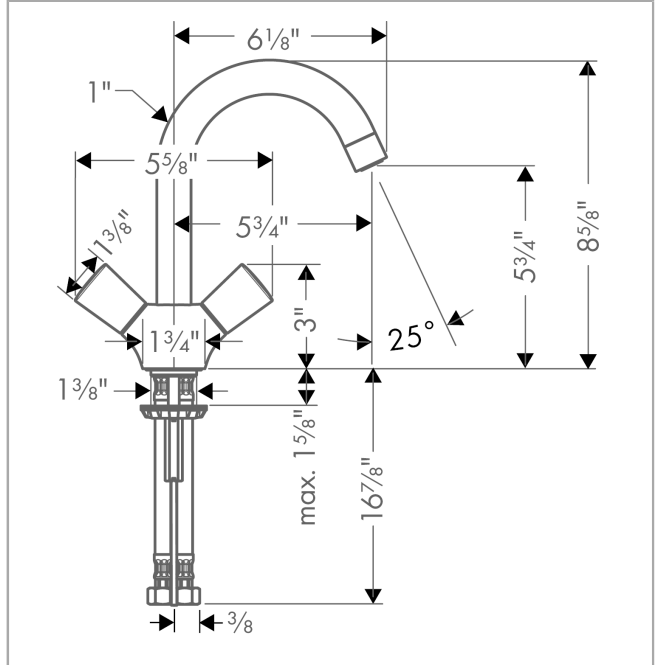

Logis

Single-Hole Faucet 150 with Swivel Spout and Pop-Up Drain, 1.2 GPM

Finishes : **chrome** Part no. : **71222001**

Description

Features

- Swivel range 120°
- Aerated spray
- Flow: 1.2 GPM (4.5 L/Min)
- 90° ceramic valves
- Includes pop-up drain

Item details

List Price \$ 204.00

Technology

Compliance

Product image

Scale drawing

Logis

Single-Hole Faucet 150 with Swivel Spout and Pop-Up Drain, 1.2 GPM

Finishes : **chrome** Part no. : **71222001**

Exploded drawing

Year of production: >07/16

Logis

Single-Hole Faucet 150 with Swivel Spout and Pop-Up Drain, 1.2 GPM

Finishes : **chrome** Part no. : **71222001**

Spare parts list

Year of production: >07/16

Pos.	Description	Part no.	Price	PU
1	spout cpl.	96521000	-	1
2	aerator M24x1 (4,5 l/min)	92879000	-	1
3	sealing set	92646000	-	1
4	screw	97662000	-	1
5	O-Ring 14x2,5	98189000	-	1
6	locating ring	95579000	-	1
7	axialring	97558000	-	1
8	O-ring 12x2	98214000	-	1
9	screw M8 x 68	97736000	-	1
10	seal Ø 42	98722000	-	1
11	fixing set	96016000	-	1
12	connection hose 18½" M8x0,75 3/8"	96321001	-	1
13	pull rod	96657000	-	1
14	handle	92221000	-	1
15	handle fixing set	94184000	-	1
16	set of color-rings cold / hot water	92225000	-	1
17	shut off unit right closing	94009000	-	1
a	pop up waste	88509000	-	1