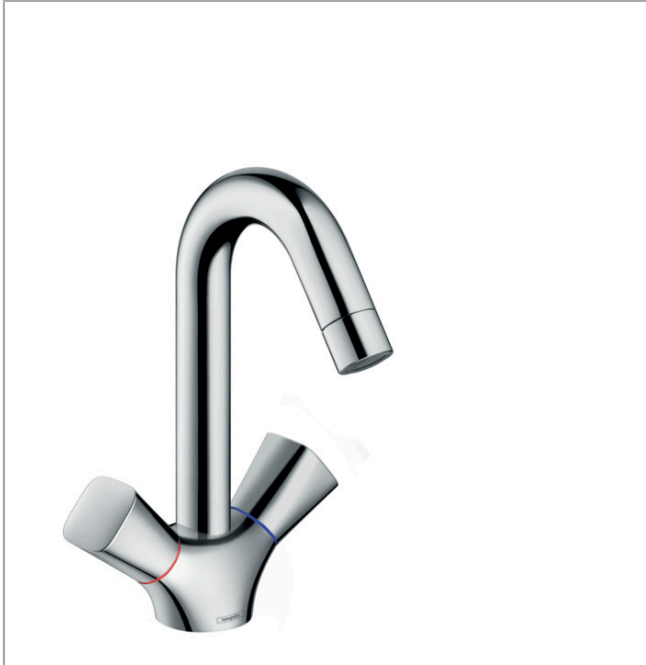

Logis

Single-Hole Faucet 150 with Swivel Spout and Pop-Up Drain, 1.2 GPM

Finishes : **chrome** Part no. : **71222001**

Description

Features

- Swivel range 120°
- Aerated spray
- Flow: 1.2 GPM (4.5 L/Min)
- 90° ceramic valves
- Includes pop-up drain

Item details

List Price \$ 204.00

Technology

Compliance

Product image

Scale drawing

Logis

Single-Hole Faucet 150 with Swivel Spout and Pop-Up Drain, 1.2 GPM

Finishes : **chrome** Part no. : **71222001**

Exploded drawing

Year of production: >07/16

Logis

Single-Hole Faucet 150 with Swivel Spout and Pop-Up Drain, 1.2 GPM

Finishes : **chrome** Part no. : **71222001**

Spare parts list

Year of production: >07/16

Pos.	Description	Part no.	Price	PU
1	spout cpl.	96521000	-	1
2	aerator M24x1 (4,5 l/min)	92879000	-	1
3	sealing set	92646000	-	1
4	screw	97662000	-	1
5	O-Ring 14x2,5	98189000	-	1
6	locating ring	95579000	-	1
7	axialring	97558000	-	1
8	O-ring 12x2	98214000	-	1
9	screw M8 x 68	97736000	-	1
10	seal Ø 42	98722000	-	1
11	fixing set	96016000	-	1
12	connection hose 18½" M8x0,75 3/8"	96321001	-	1
13	pull rod	96657000	-	1
14	handle	92221000	-	1
15	handle fixing set	94184000	-	1
16	set of color-rings cold / hot water	92225000	-	1
17	shut off unit right closing	94009000	-	1
a	pop up waste	88509000	-	1