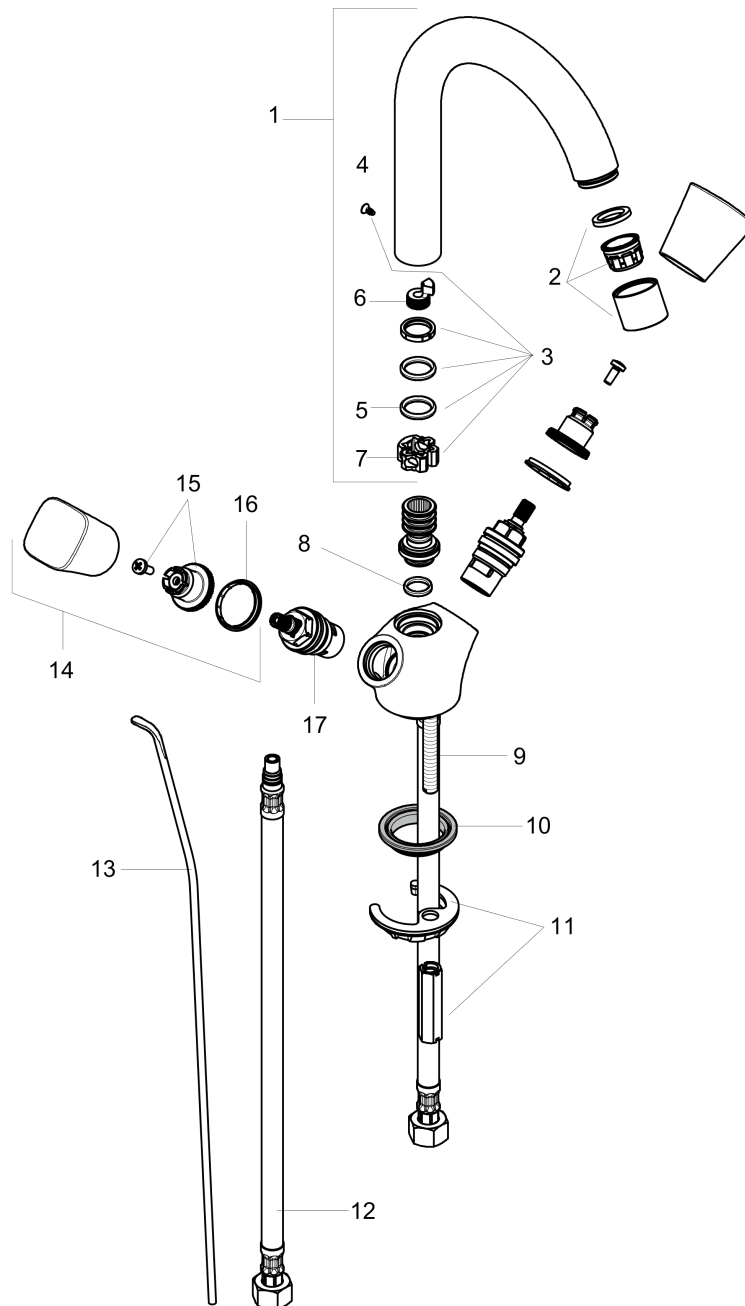

Logis

Single-Hole Faucet 150 with Swivel Spout and Pop-Up Drain, 1.2 GPM

Finishes : **chrome** Part no. : **71222001**

Description

Features

- Swivel range 120°
- Aerated spray
- Flow: 1.2 GPM (4.5 L/Min)
- 90° ceramic valves
- Includes pop-up drain

Item details

List Price \$ 204.00

Technology

Compliance

Product image

Scale drawing

Logis

Single-Hole Faucet 150 with Swivel Spout and Pop-Up Drain, 1.2 GPM

Finishes : **chrome** Part no. : **71222001**

Exploded drawing

Year of production: >07/16

Logis

Single-Hole Faucet 150 with Swivel Spout and Pop-Up Drain, 1.2 GPM

Finishes : **chrome** Part no. : **71222001**

Spare parts list

Year of production: >07/16

Pos.	Description	Part no.	Price	PU
1	spout cpl.	96521000	-	1
2	aerator M24x1 (4,5 l/min)	92879000	-	1
3	sealing set	92646000	-	1
4	screw	97662000	-	1
5	O-Ring 14x2,5	98189000	-	1
6	locating ring	95579000	-	1
7	axialring	97558000	-	1
8	O-ring 12x2	98214000	-	1
9	screw M8 x 68	97736000	-	1
10	seal Ø 42	98722000	-	1
11	fixing set	96016000	-	1
12	connection hose 18½" M8x0,75 3/8"	96321001	-	1
13	pull rod	96657000	-	1
14	handle	92221000	-	1
15	handle fixing set	94184000	-	1
16	set of color-rings cold / hot water	92225000	-	1
17	shut off unit right closing	94009000	-	1
a	pop up waste	88509000	-	1