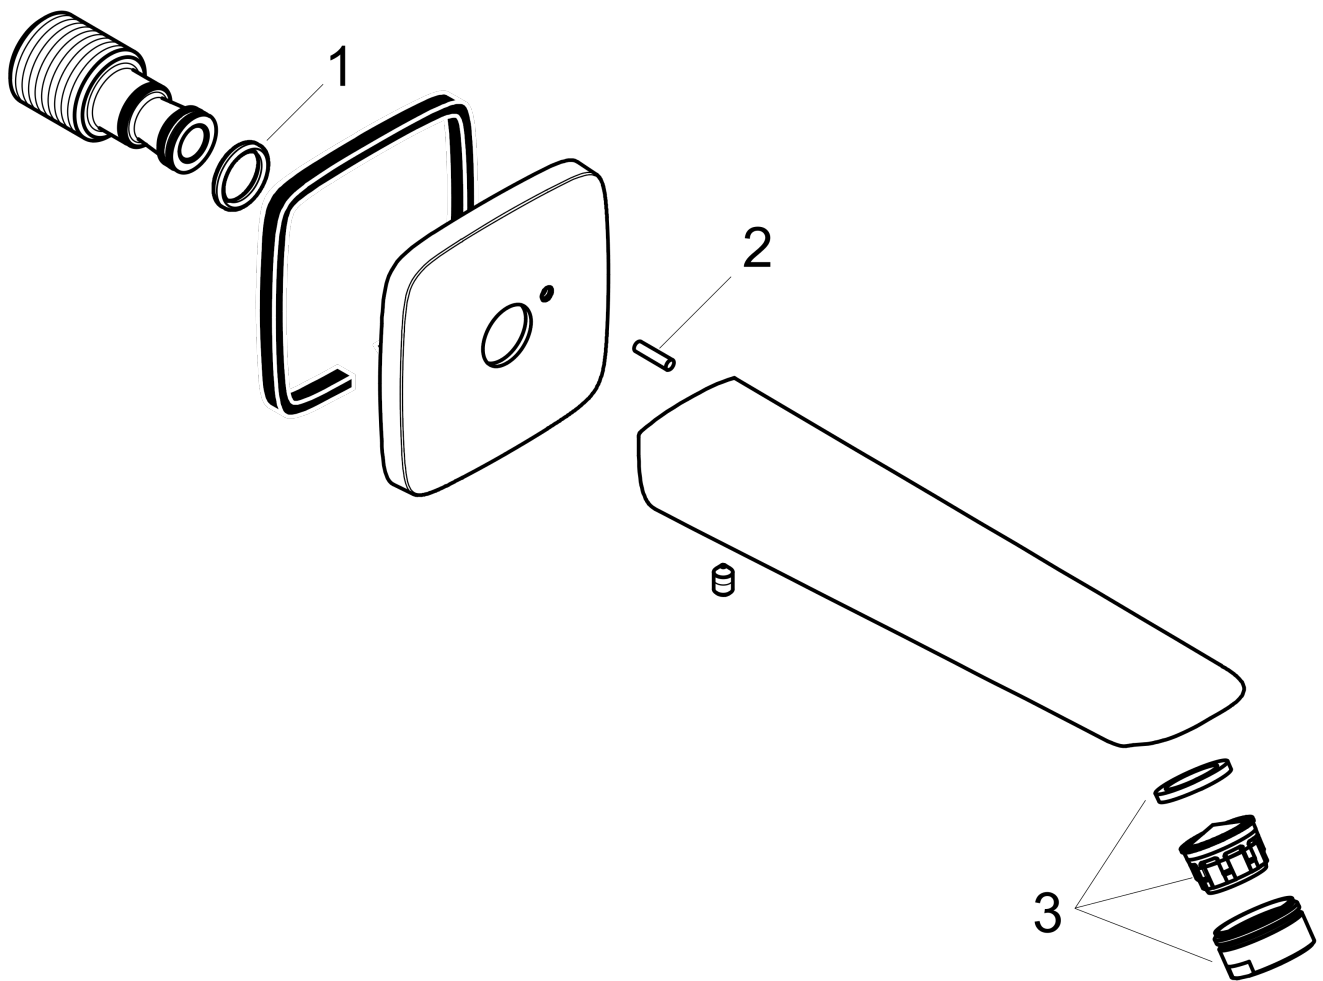

**Compliance**

**Product image**

**Scale drawing**

**Logis**

**Tub Spout**

Finishes : **chrome** Part no. : **71410001**

**Exploded drawing**

Year of production: >01/16

**Logis**

**Tub Spout**

Finishes : **chrome** Part no. : **71410001**

**Spare parts list**

Year of production: >01/16

Pos.	Description	Part no.	Price	PU
1	O-ring 13x2	98128000	-	1
2	pin	97766000	-	1
3	aerator M24x1 (30 l/min)	96512000	-	1