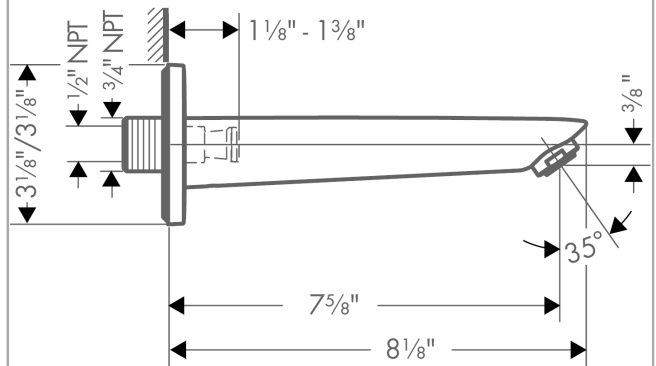

**Logis**

**Tub Spout**

Finishes : **chrome** Part no. : **71410001**

**Description**

**Features**

- Solid brass

**Item details**

List Price \$ 158.00

**Compliance**

**Product image**

**Scale drawing**

**Logis**

**Tub Spout**

Finishes : **chrome** Part no. : **71410001**

**Exploded drawing**

Year of production: >01/16

**Logis**

**Tub Spout**

Finishes : **chrome** Part no. : **71410001**

**Spare parts list**

Year of production: >01/16

Pos.	Description	Part no.	Price	PU
1	O-ring 13x2	98128000	-	1
2	pin	97766000	-	1
3	aerator M24x1 (30 l/min)	96512000	-	1