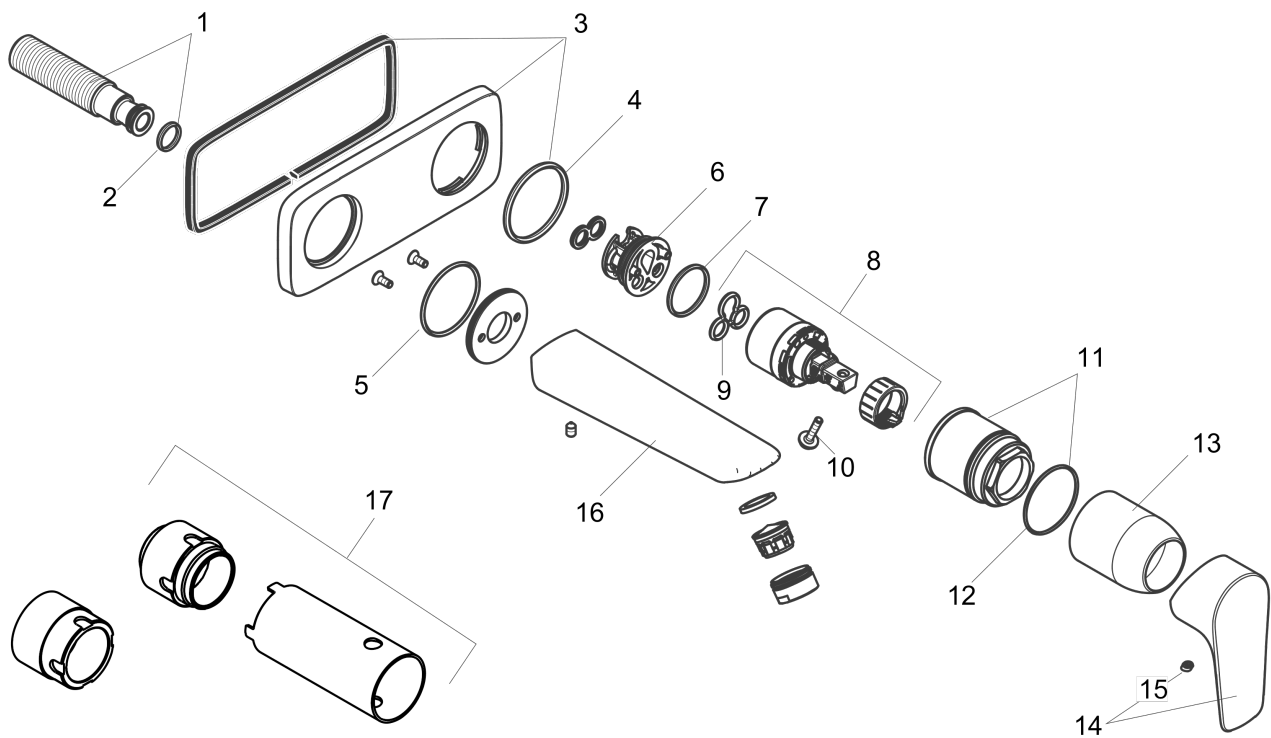

Talis E
Wall-Mounted Single-Handle Faucet Trim, 1.2 GPM
 Finishes : **chrome** Part no. : **71734001**

Description

Features

- Aerated spray
- Flow: 1.2 GPM (4.5 L/Min)
- Ceramic cartridge

Item details

List Price \$ 261.00

Technology

Compliance

Product image

Scale drawing

Talis E
Wall-Mounted Single-Handle Faucet Trim, 1.2 GPM
 Finishes : **chrome** Part no. : **71734001**

Exploded drawing

Year of production: >01/17

Talis E
Wall-Mounted Single-Handle Faucet Trim, 1.2 GPM
 Finishes : **chrome** Part no. : **71734001**

Spare parts list

Year of production: >01/17

Pos.	Description	Part no.	Price	PU
1	connecting thread G½	95626000	-	1
2	O-ring 13x2	98128000	-	1
3	escutcheon	92239000	-	1
4	O-ring 43x3	98418000	-	1
5	O-ring 41x2	98212000	-	1
6	adapter for cartridge	95779000	-	1
7	O-ring 26x2	98147000	-	1
8	cartridge, assy	92730000	-	1
9	seal	95008000	-	1
10	locking screw for handle	95140000	-	1
11	nut	95622000	-	1
12	O-ring 39x1,5	98400000	-	1
13	sleeve	98790000	-	1
14	handle	92666000	-	1
15	screw cover	96338000	-	1
16	spout 225 mm	92714000	-	1
17	extension set 25 mm for 13622180	31971000	-	1
a	aerator M24x1 (4,5 l/min)	92812000	-	1
b	Grease	90920000	-	1
c	hollow set screw M5x8	92851000	-	1