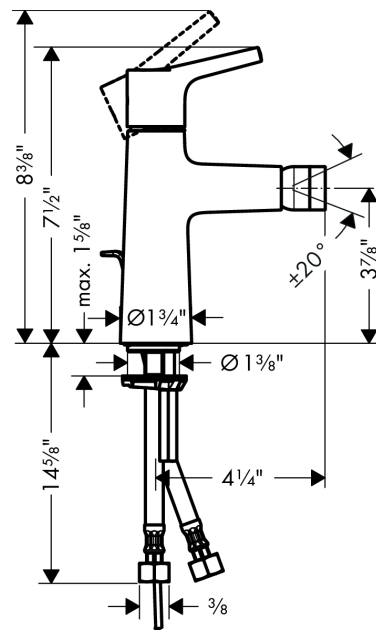

Talis S
Single-Hole Bidet Faucet

Finishes : **brushed nickel** Part no. : **72200821**

Description

Features

- Pivoting aerator
- Ceramic cartridge
- Includes pop-up assembly

Item details

List Price \$ 314.00

Compliance

Product image

Scale drawing

Talis S
Single-Hole Bidet Faucet
 Finishes : **brushed nickel**

Part no. : **72200821**

Exploded drawing

Year of production: >09/16

Talis S
Single-Hole Bidet Faucet

 Finishes : **brushed nickel** Part no. : **72200821**

Spare parts list

Year of production: >09/16

Pos.	Description	Part no.	Price	PU
1	handle	92626820	-	1
2	screw cover	95704000	-	1
3	flange	92625820	-	1
4	nut	92627000	-	1
5	O-ring 27x1,5	92527000	-	1
6	cartridge, assy	95973001	-	1
7	seal	98865000	-	1
8	adapter for cartridge	92628000	-	1
9	adapter for cartridge	98866000	-	1
10	O-ring 23x2	98398000	-	1
11	ball joint	96050820	-	1
12	aerator M24x1 (5 l/min)	95379820	-	1
13	screw M8 x 68	97736000	-	1
14	seal Ø 42	98722000	-	1
15	fixing set	96016000	-	1
16	connection hose 18½" M8x0,75 3/8"	96321001	-	1
17	O-ring 7x1,5	98422000	-	1
18	pull rod	96657000	-	1
a	pop up waste	88509820	-	1