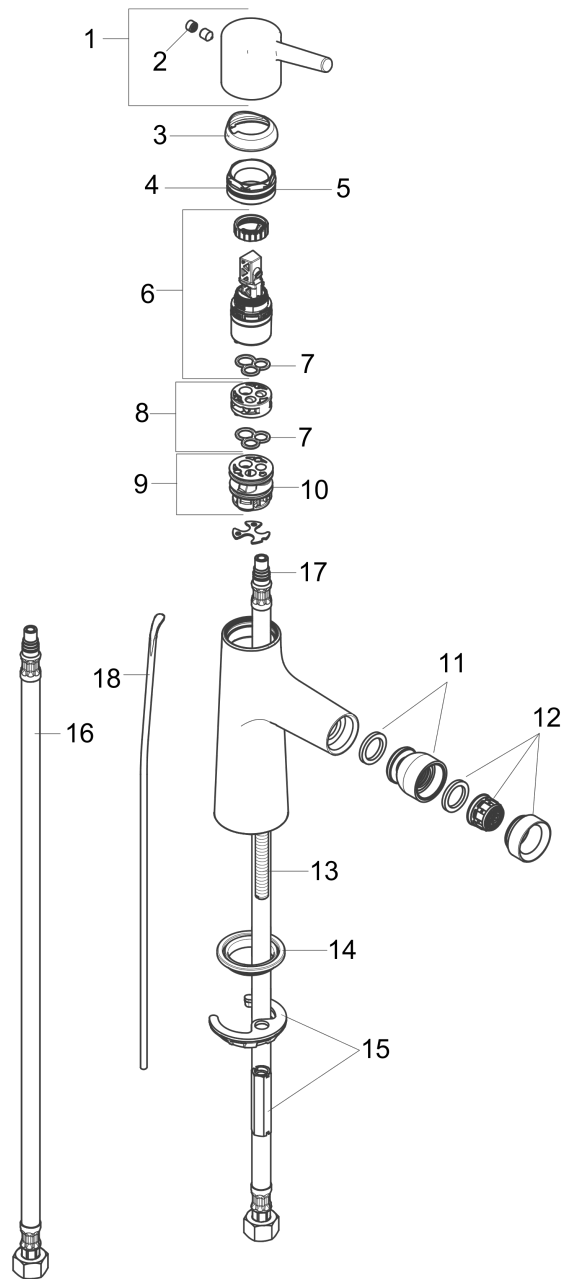

Talis S
Single-Hole Bidet Faucet

Finishes : **brushed nickel** Part no. : **72200821**

Description

Features

- Pivoting aerator
- Ceramic cartridge
- Includes pop-up assembly

Item details

List Price \$ 314.00

Compliance

Product image

Scale drawing

Talis S
Single-Hole Bidet Faucet
 Finishes : **brushed nickel**

Part no. : **72200821**

Exploded drawing

Year of production: >09/16

Talis S
Single-Hole Bidet Faucet

 Finishes : **brushed nickel** Part no. : **72200821**

Spare parts list

Year of production: >09/16

Pos.	Description	Part no.	Price	PU
1	handle	92626820	-	1
2	screw cover	95704000	-	1
3	flange	92625820	-	1
4	nut	92627000	-	1
5	O-ring 27x1,5	92527000	-	1
6	cartridge, assy	95973001	-	1
7	seal	98865000	-	1
8	adapter for cartridge	92628000	-	1
9	adapter for cartridge	98866000	-	1
10	O-ring 23x2	98398000	-	1
11	ball joint	96050820	-	1
12	aerator M24x1 (5 l/min)	95379820	-	1
13	screw M8 x 68	97736000	-	1
14	seal Ø 42	98722000	-	1
15	fixing set	96016000	-	1
16	connection hose 18½" M8x0,75 3/8"	96321001	-	1
17	O-ring 7x1,5	98422000	-	1
18	pull rod	96657000	-	1
a	pop up waste	88509820	-	1