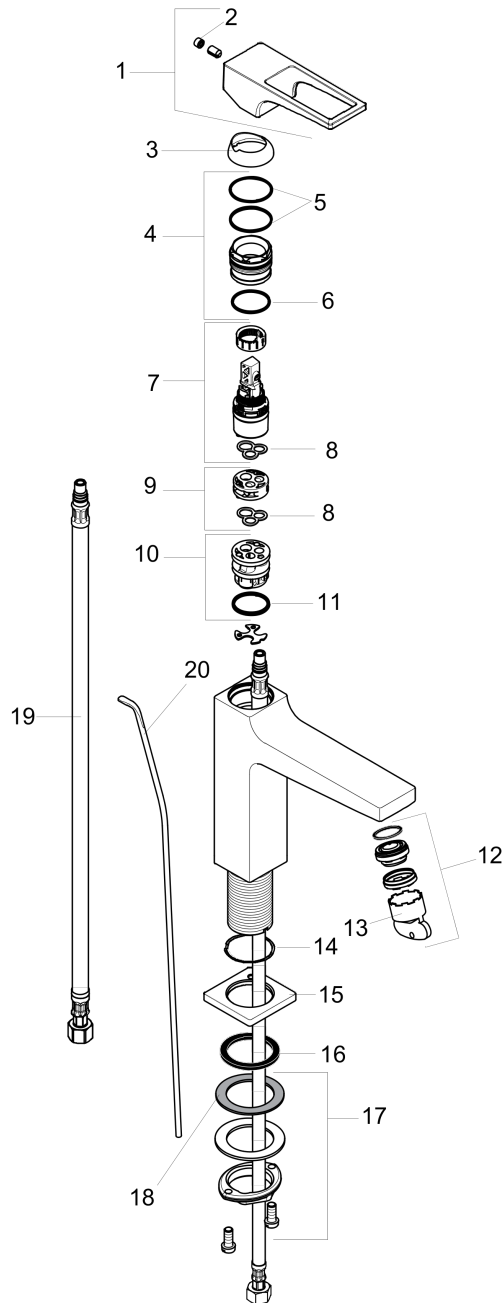

Metropol
Single-Hole Faucet 110 with Loop Handle and Pop-Up Drain, 1.2 GPM
 Finishes : **chrome** Part no. : **74506001**

Description

Features

- consists of: Single-handle faucet
- Aerated spray
- Flow: 1.2 GPM (4.5 L/Min)
- Ceramic cartridge
- Includes pop-up drain

Item details

List Price \$ 412.00

Technology

Compliance

Product image

Scale drawing

Metropol
Single-Hole Faucet 110 with Loop Handle and Pop-Up Drain, 1.2 GPM
 Finishes : **chrome** Part no. : **74506001**

Exploded drawing

Year of production: >10/17

Metropol

Single-Hole Faucet 110 with Loop Handle and Pop-Up Drain, 1.2 GPM

Finishes : **chrome** Part no. : **74506001**

Spare parts list

Year of production: >10/17

| Pos. | Description | Part no. | Price | PU |
|------|-----------------------------------|----------|-------|----|
| 1 | handle | 93009000 | - | 1 |
| 2 | screw cover | 95704000 | - | 1 |
| 3 | flange | 92625000 | - | 1 |
| 4 | nut | 92689000 | - | 1 |
| 5 | O-ring 27x1,5 | 92527000 | - | 1 |
| 6 | O-ring 25x1,5 | 98146000 | - | 1 |
| 7 | cartridge, assy | 95973001 | - | 1 |
| 8 | seal | 98865000 | - | 1 |
| 9 | adapter for cartridge | 92628000 | - | 1 |
| 10 | adapter for cartridge | 98866000 | - | 1 |
| 11 | O-ring 23x2 | 98398000 | - | 1 |
| 12 | aerator M22x1 | 93098000 | - | 1 |
| 13 | service tool | 95661000 | - | 1 |
| 14 | O-ring 32x1,5 | 92936000 | - | 1 |
| 15 | escutcheon | 93048000 | - | 1 |
| 16 | flat seal | 98749000 | - | 1 |
| 17 | fixing set (Ø 32) | 13961000 | - | 1 |
| 18 | lever collar | 97548000 | - | 1 |
| 19 | connection hose 23½" M8x0,75 3/8" | 98600001 | - | 1 |
| 20 | pull rod | 96657000 | - | 1 |
| a | pop up waste | 88509000 | - | 1 |