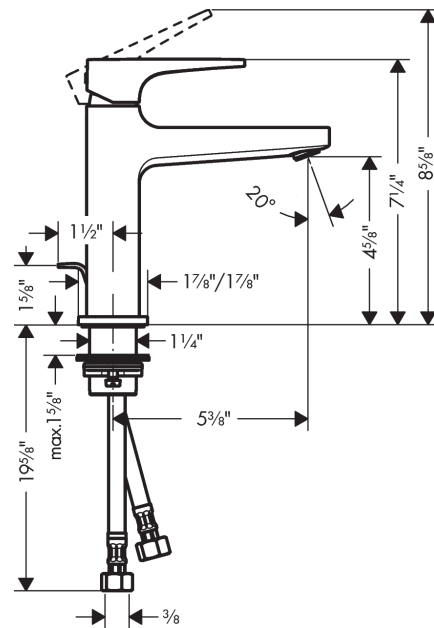

Metropol
Single-Hole Faucet 110 with Loop Handle and Pop-Up Drain, 1.2 GPM
 Finishes : **chrome** Part no. : **74506001**

Description

Features

- consists of: Single-handle faucet
- Aerated spray
- Flow: 1.2 GPM (4.5 L/Min)
- Ceramic cartridge
- Includes pop-up drain

Item details

List Price \$ 412.00

Technology

Compliance

Product image

Scale drawing

Metropol
Single-Hole Faucet 110 with Loop Handle and Pop-Up Drain, 1.2 GPM
 Finishes : **chrome** Part no. : **74506001**

Exploded drawing

Year of production: >10/17

Metropol

Single-Hole Faucet 110 with Loop Handle and Pop-Up Drain, 1.2 GPM

Finishes : **chrome** Part no. : **74506001**

Spare parts list

Year of production: >10/17

| Pos. | Description | Part no. | Price | PU |
|------|-----------------------------------|----------|-------|----|
| 1 | handle | 93009000 | - | 1 |
| 2 | screw cover | 95704000 | - | 1 |
| 3 | flange | 92625000 | - | 1 |
| 4 | nut | 92689000 | - | 1 |
| 5 | O-ring 27x1,5 | 92527000 | - | 1 |
| 6 | O-ring 25x1,5 | 98146000 | - | 1 |
| 7 | cartridge, assy | 95973001 | - | 1 |
| 8 | seal | 98865000 | - | 1 |
| 9 | adapter for cartridge | 92628000 | - | 1 |
| 10 | adapter for cartridge | 98866000 | - | 1 |
| 11 | O-ring 23x2 | 98398000 | - | 1 |
| 12 | aerator M22x1 | 93098000 | - | 1 |
| 13 | service tool | 95661000 | - | 1 |
| 14 | O-ring 32x1,5 | 92936000 | - | 1 |
| 15 | escutcheon | 93048000 | - | 1 |
| 16 | flat seal | 98749000 | - | 1 |
| 17 | fixing set (Ø 32) | 13961000 | - | 1 |
| 18 | lever collar | 97548000 | - | 1 |
| 19 | connection hose 23½" M8x0,75 3/8" | 98600001 | - | 1 |
| 20 | pull rod | 96657000 | - | 1 |
| a | pop up waste | 88509000 | - | 1 |