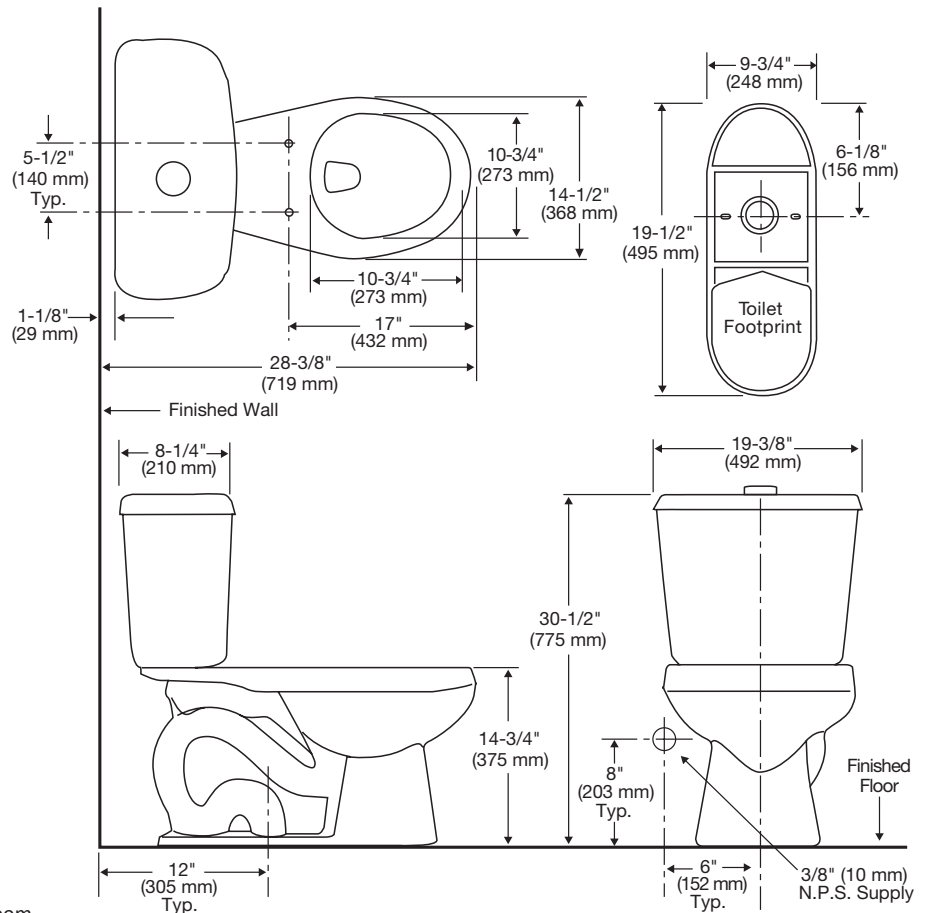

380-3386

Summit™ Dual Flush

Round Front, Vitreous China, Two-Piece Toilet

Specifications

Model #	Description	Codes/Standards
380-3386	Round front, (1.1 / 1.6 gpf) two-piece dual flush toilet	

Specification	Description	Specification	Description
Material	Vitreous china	Trap Diameter	2"
Water Pressure Range	20 to 80 PSI	Trap Seal	2-3/8"
Flush System	Dual flush with 3" flush tower	Rough-in	12"
Water Usage	1.1 / 1.6 gpf	Shipping Weight	Model 380 - 47 lbs., Model 3386 - 34 lbs., Model 4380CTK - 92 lbs.
Water Surface Area	8" X 9"		
MaP Rating	800 grams	Warranty	Vitreous China - Limited Lifetime Tank Trim - Limited One Year

Technical Information

See our complete line of acrylic and vitreous china bathroom fixtures, plastic tank trim and plumbing products.

These dimensions are nominal and subject to change without notice.

Fixture performance and specifications meet or exceed ASME A112.19.2-2008/CSA B45.1-08 standards, and other state and local codes.

MADE IN USA