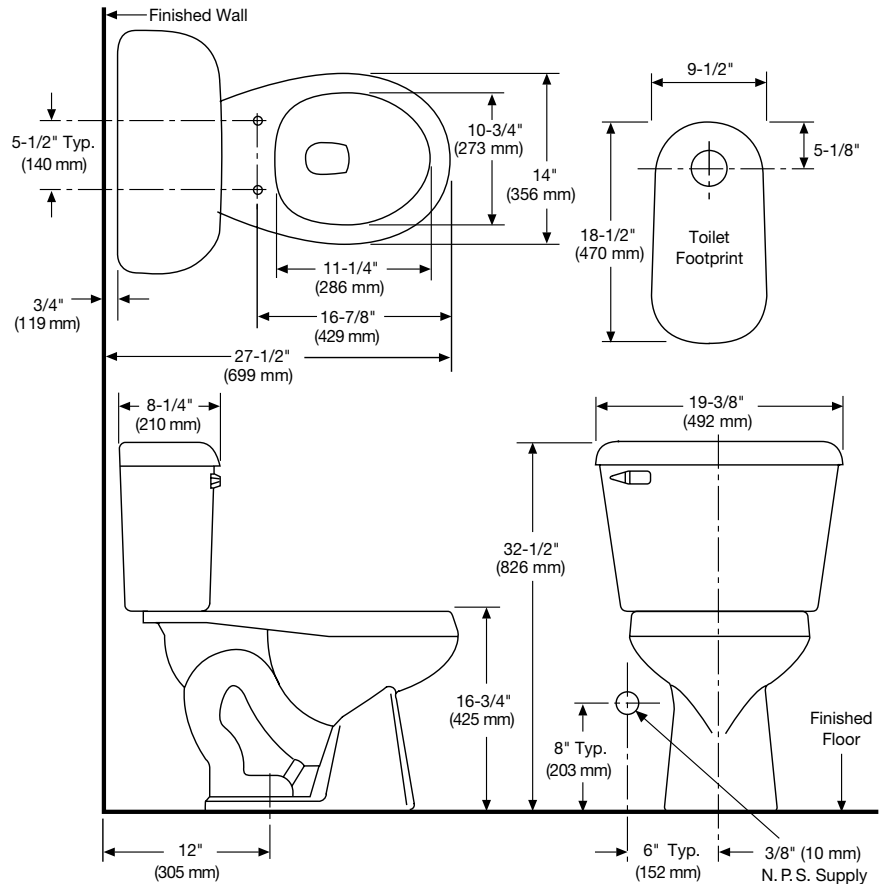

388-387

Summit™ RD SmartHeight™ 1.28

Round Front, SmartHeight™, Vitreous China, Two-Piece Toilet

Specifications

Model #	Description	Codes/Standards
388-387	Round front, SmartHeight™ (1.28 Gpf / 4.86 Lpf) two-piece, toilet.	

Specification	Description	Specification	Description
Material	Vitreous china	Trap Diameter	1-7/8"
Water Pressure Range	20 to 80 PSI	Trap Seal	2-1/4"
MaP Rating	800 grams	Rough-in	12"
Water Usage	1.28 Gpf / 4.86 Lpf	Shipping Weight	Model 388 - 57 lbs.; Model 387 - 34 lbs.; Model 4388CTK - 94 lbs.
Water Surface Area	8-1/2" X 9-1/4"		
Flush System	3" flush valve - MagnaFlush™ Flushing Technology	Warranty	Vitreous China - Limited Lifetime Tank Trim - Limited One Year

Technical Information

See our complete line of acrylic and vitreous china bathroom fixtures, plastic tank trim and plumbing products.

These dimensions are nominal and subject to change without notice.

Fixture performance and specifications meet or exceed ASME A112.19.2-2008/CSA B45.1-08 standards, and other state and local codes.

MADE IN USA