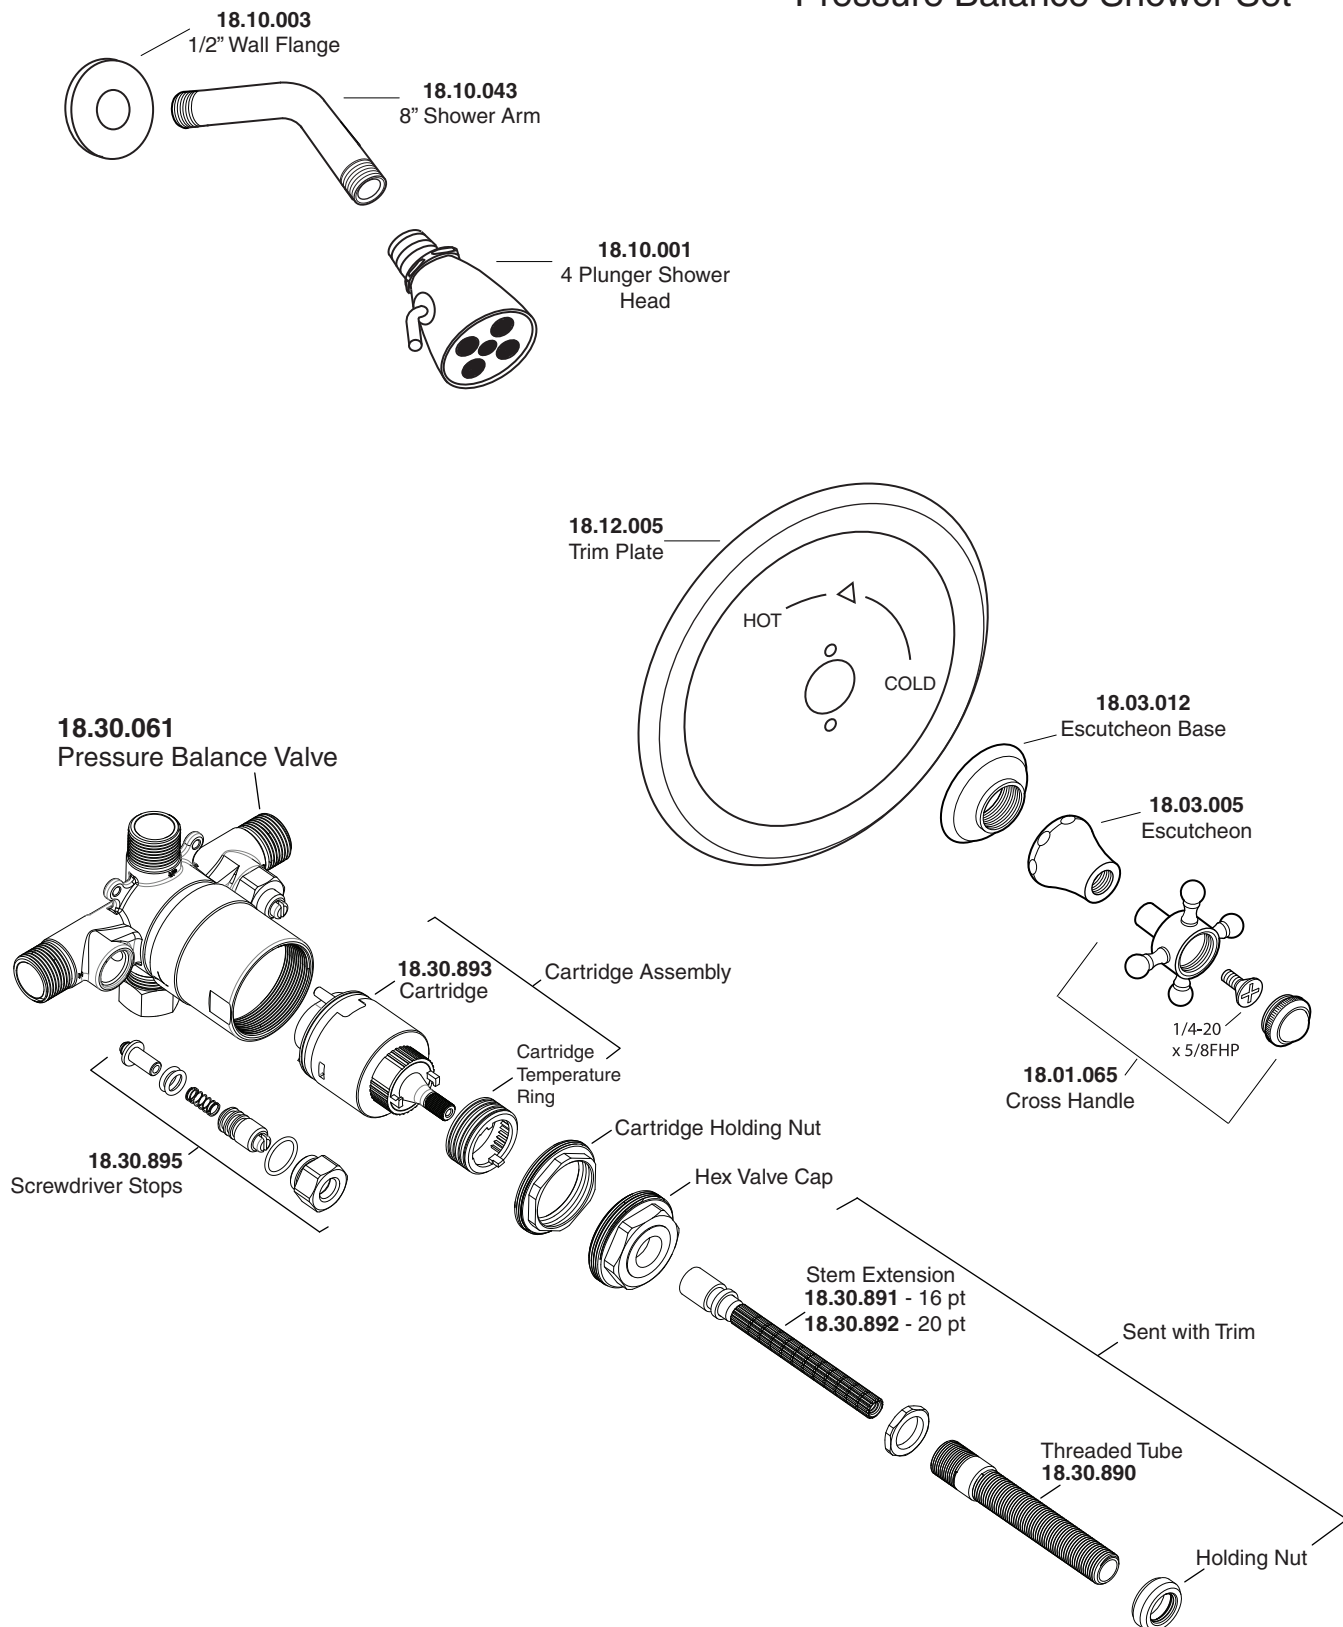

Parts List
St. Michel
Pressure Balance Shower Set

American Faucet & Coatings Corporation.

Tel: 760-598-5895, Toll Free Fax 800-621-8383, customerservice@sigmafaucet.com